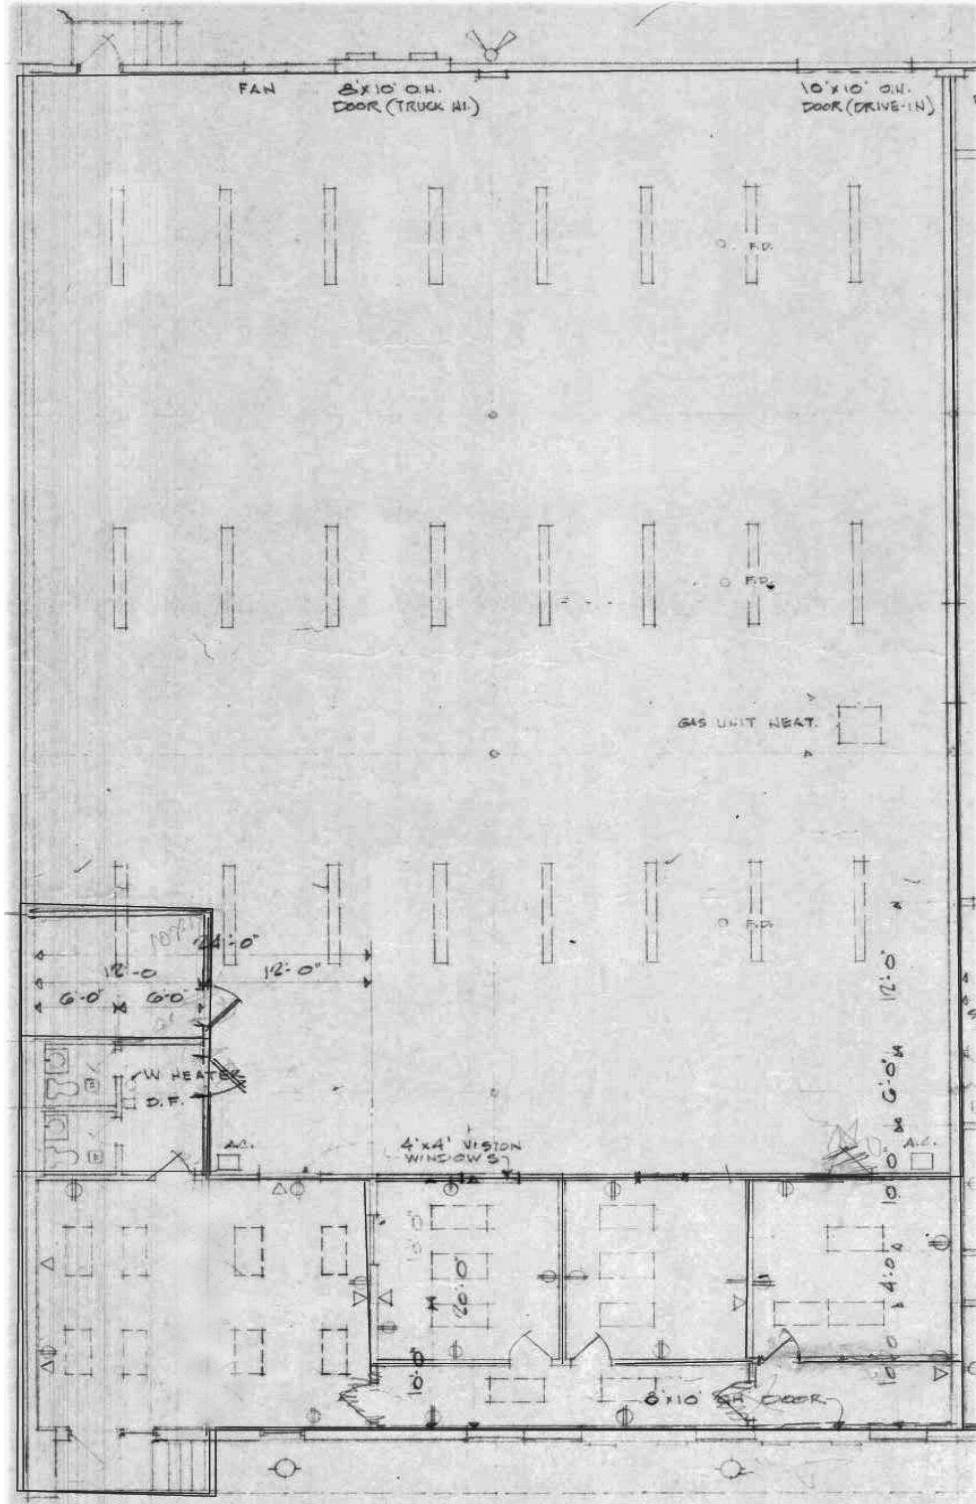

# 1283 COLLIER ROAD FLOOR PLAN

**1283 COLLIER ROAD NW | 7,200 SF FOR LEASE**  
ATLANTA, GA 30318

LAND WRIGHT	404.668.8211	lwright@skcr.com
ORIN WHITTAKER	404.786.1618	owhittaker@skcr.com
FURMAN WOOD	404.803.8412	fwood@skcr.com