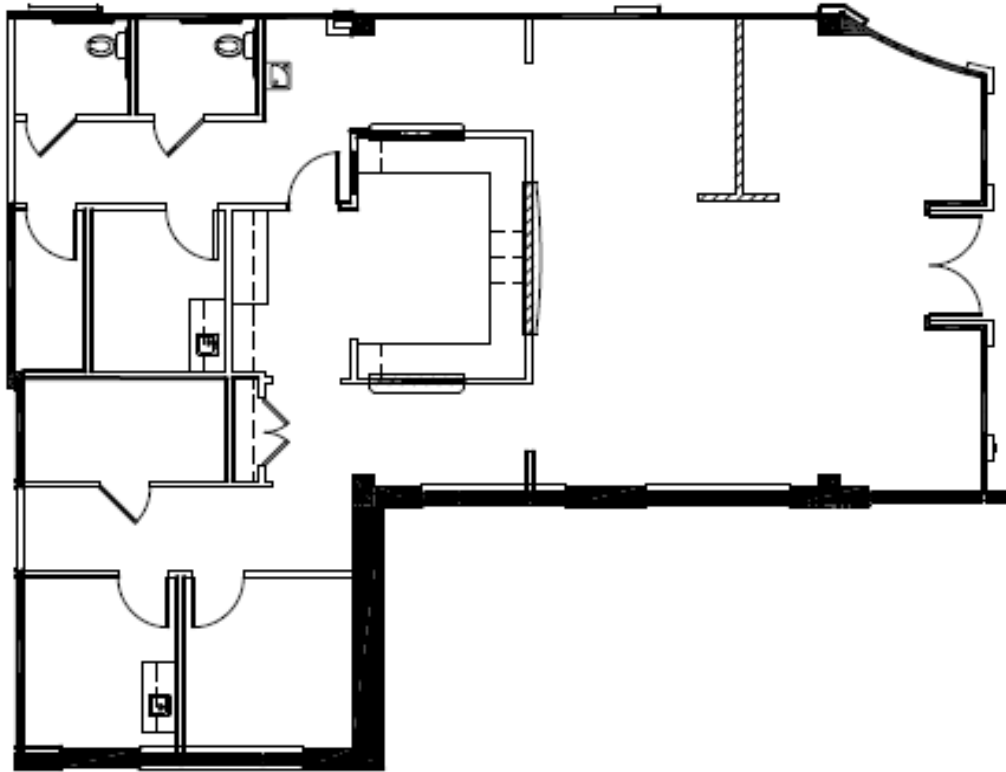

SOUTHERN CRESCENT II

83 UPPER RIVERDALE ROAD | 2nd Floor - 21,203 RSF

RIVERDALE, GA 30274

ORIN WHITTAKER 404.786.1618 owhittaker@skcr.com

TOM KIRBO 770.771.5535 tkirbo@skcr.com

SOUTHERN CRESCENT II

83 UPPER RIVERDALE ROAD | SUITE 120 - 1,898 RSF