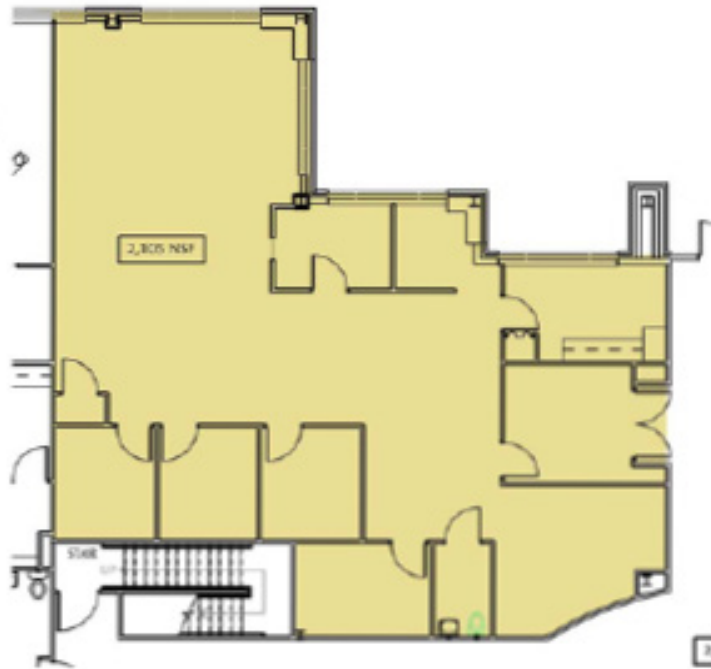

SOUTHERN CRESCENT I

81 UPPER RIVERDALE ROAD | SUITE 100 - 2,399 RSF

RIVERDALE, GA 30274

ORIN WHITTAKER 404.786.1618 owhittaker@skcr.com

TOM KIRBO 770.771.5535 tkirbo@skcr.com

SOUTHERN CRESCENT I

81 UPPER RIVERDALE ROAD | SUITE 110- 3,949 RSF