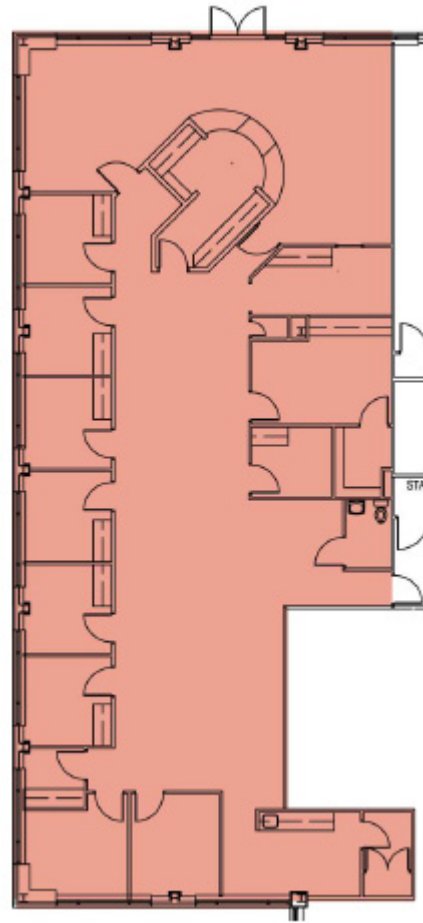

SOUTHERN CRESCENT I

81 UPPER RIVERDALE ROAD | SUITE 100 - 2,399 RSF

RIVERDALE, GA 30274

ORIN WHITTAKER 404.786.1618 owhittaker@skcr.com

TOM KIRBO 770.771.5535 tkirbo@skcr.com

SOUTHERN CRESCENT I

81 UPPER RIVERDALE ROAD | SUITE 110- 3,949 RSF