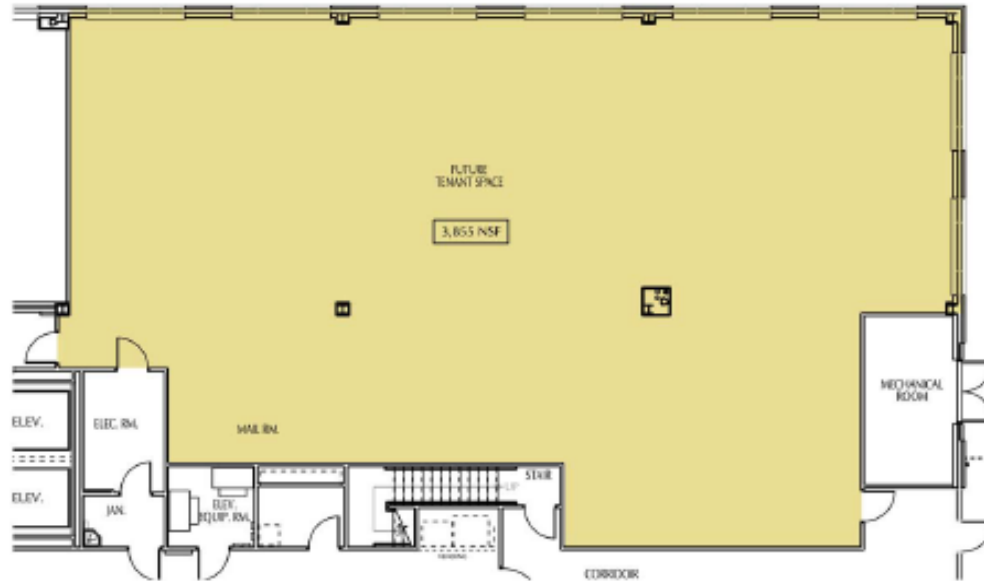

SOUTHERN CRESCENT II

83 UPPER RIVERDALE ROAD | SUITE 165 - 4,364 RSF

RIVERDALE, GA 30274

ORIN WHITTAKER 404.786.1618 owhittaker@skcr.com

TOM KIRBO 770.771.5535 tkirbo@skcr.com