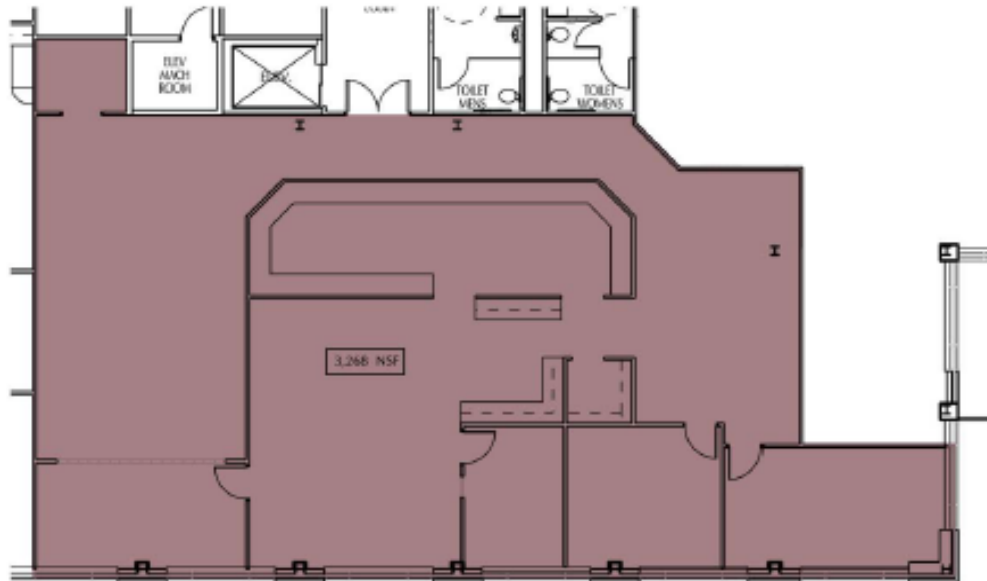

TOM KIRBO 770.771.5535 tkirbo@skcr.com

SOUTHERN CRESCENT I

81 UPPER RIVERDALE ROAD | SUITE 230 - 3,740 RSF

RIVERDALE, GA 30274

ORIN WHITTAKER 404.786.1618 owhittaker@skcr.com

TOM KIRBO 770.771.5535 tkirbo@skcr.com