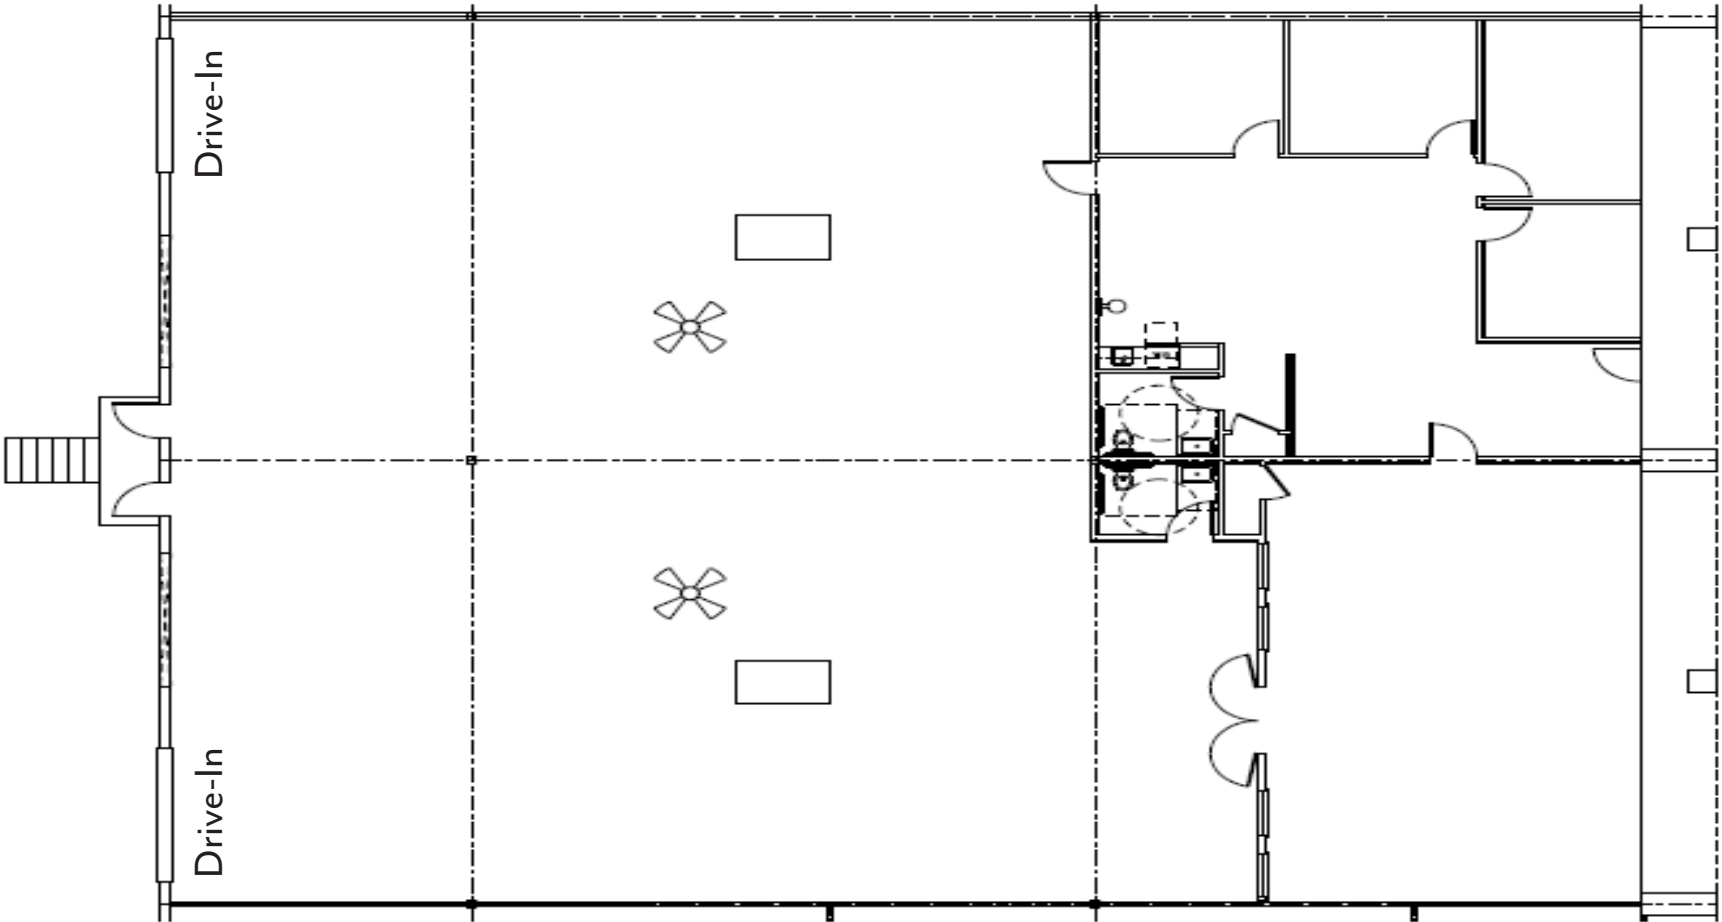

HAMES BUSINESS PARK

+/- 2,200 SF Office Space

*100% Climate Controlled

105 SMOKEHILL LANE | SUITE 130 - 8,024 RSF

WOODSTOCK, GA

FURMAN WOOD
CHRIS LITTLE
JEB GORDON

404.803.8412
770.380.8270
404.456.6368

fwood@skcr.com
clittle@skcr.com
jgordon@skcr.com