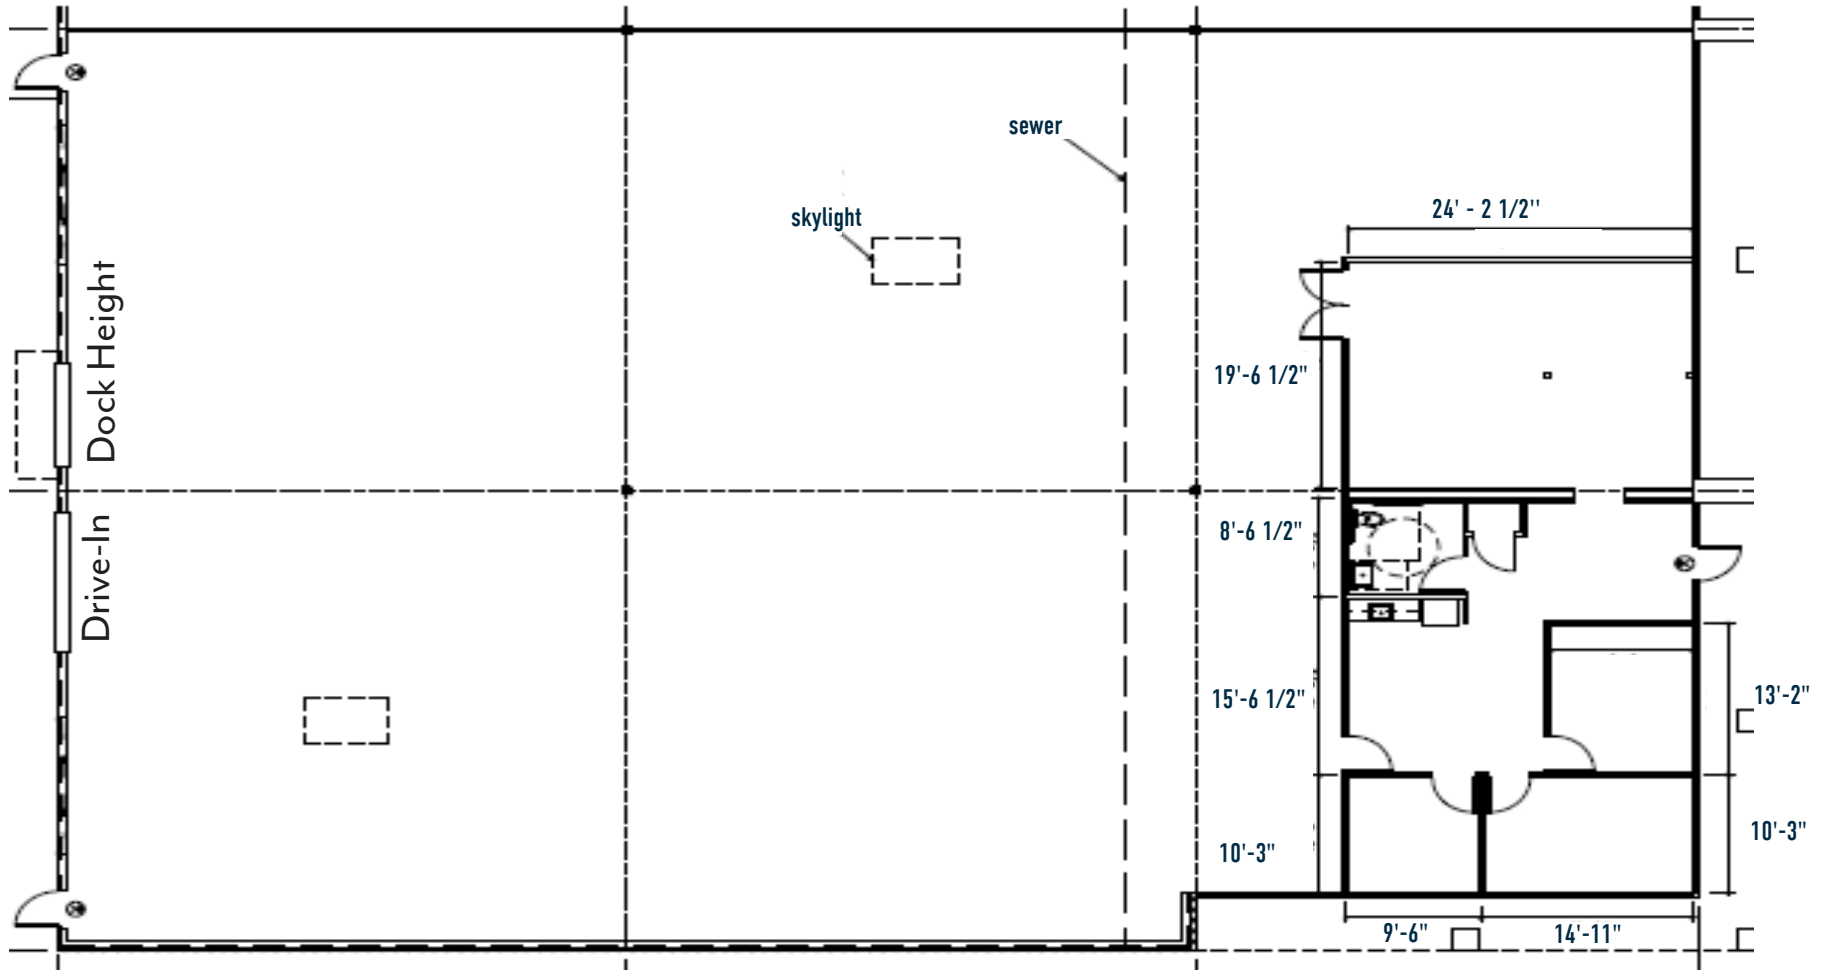

HAMES BUSINESS PARK

103 SMOKEHILL LANE | SUITE 100 - 9,600 RSF

WOODSTOCK, GA

FURMAN WOOD
CHRIS LITTLE
JEB GORDON

404.803.8412
770.380.8270
404.456.6368

fwood@skcr.com
clittle@skcr.com
jgordon@skcr.com