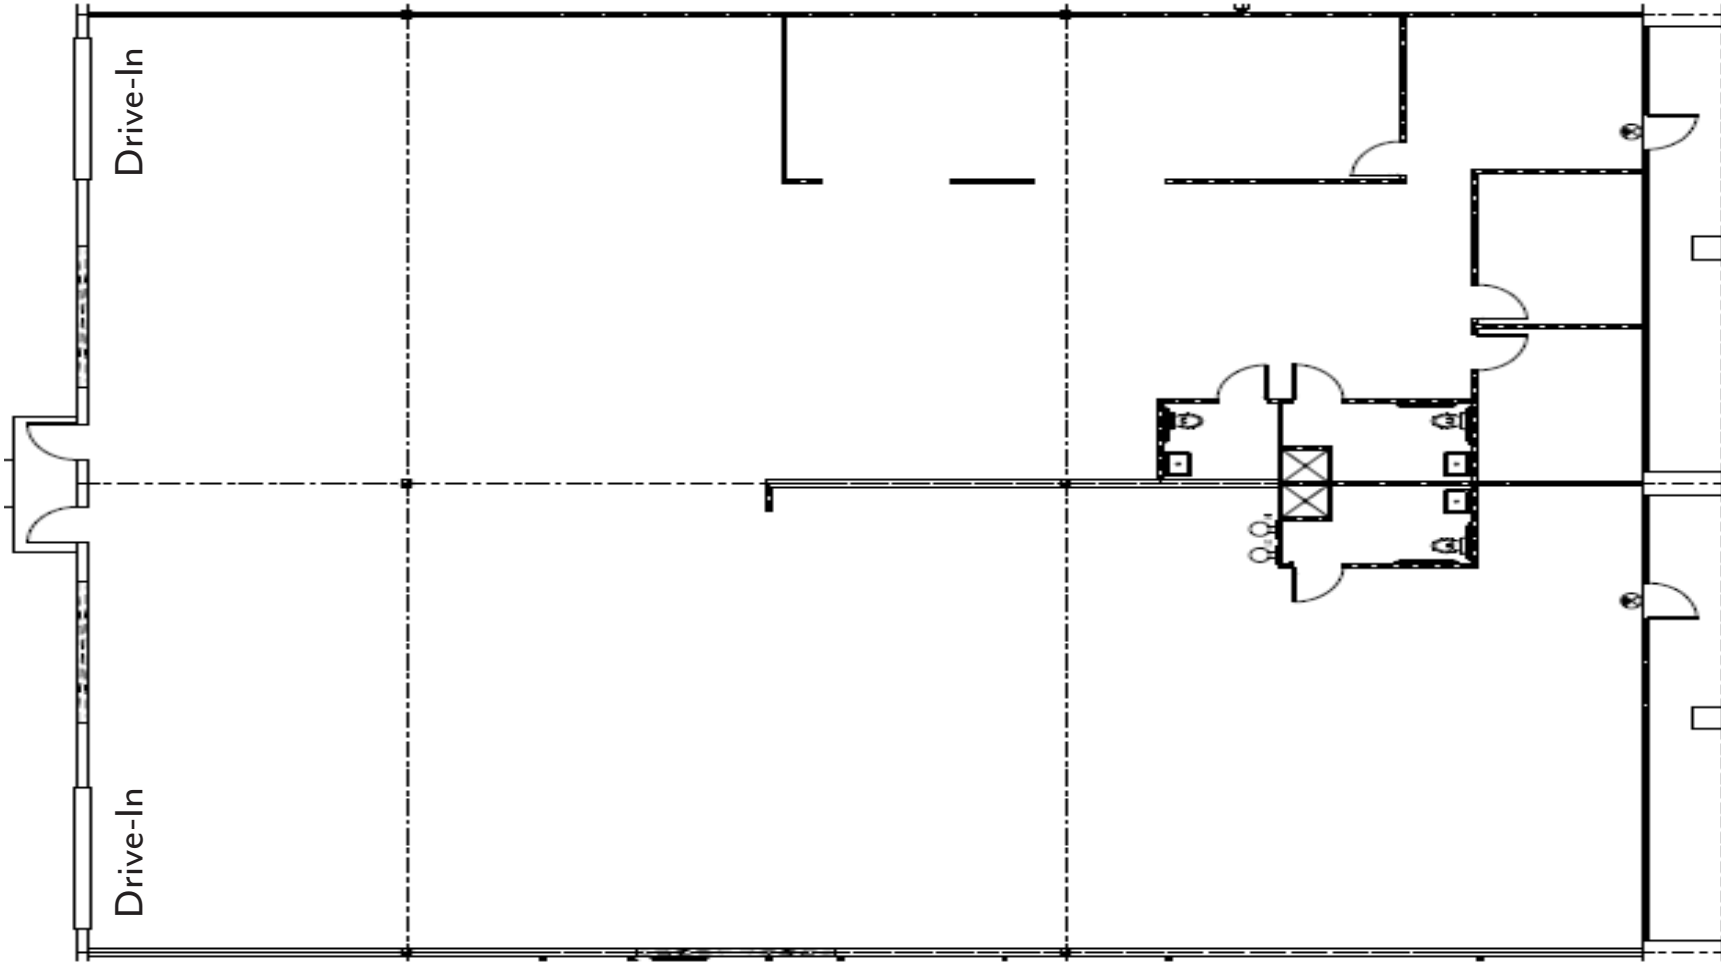

+/- 1,000 SF Office Space

* 100% Climate Controlled

105 SMOKEHILL LANE | SUITE 110- 8,024 RSF
WOODSTOCK, GA

FURMAN WOOD
CHRIS LITTLE
JEB GORDON

404.803.8412
770.380.8270
404.456.6368

fwood@skcr.com
clittle@skcr.com
jgordon@skcr.com