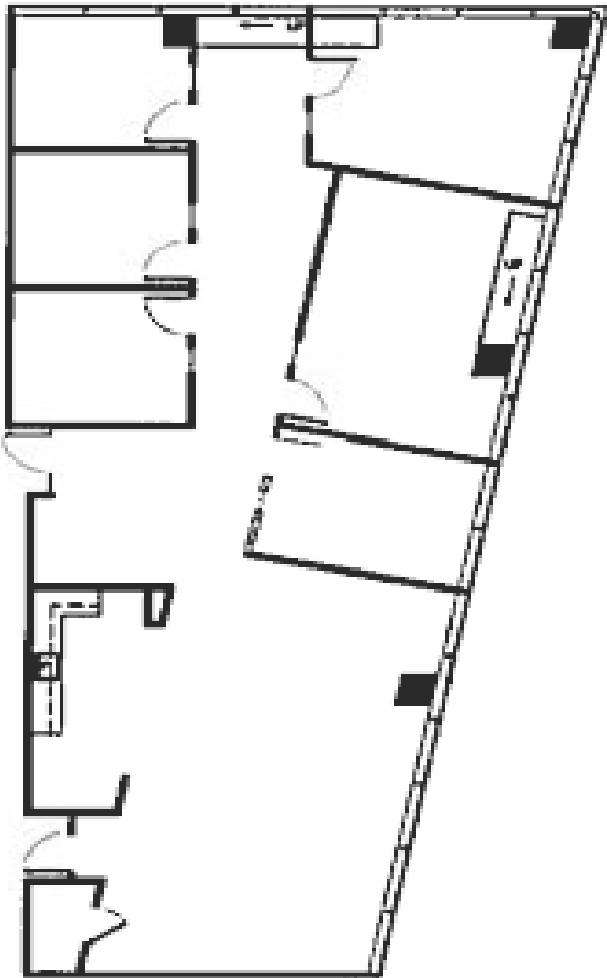

# 101 MARIETTA STREET

101 MARIETTA STREET

ATLANTA, GA 30303

SUITE 2400 - 2,961 SF SUBLEASE

LAND WRIGHT  
SCOTT MARTIN

404.668.8211  
770.377.9922

lwright@skcr.com  
smartin@skcr.com