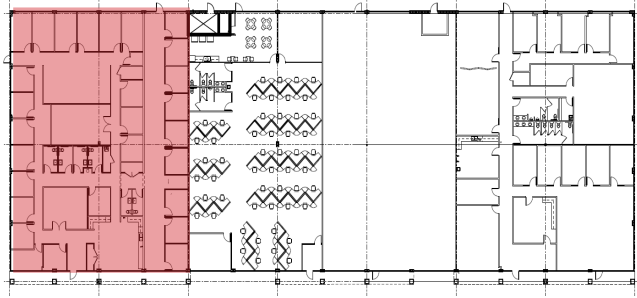

8,008 RSF
AVAILABLE

FURMAN WOOD
404.803.8412
fwood@skcr.com

JAKE PARKER
770.891.6429
jparker@skcr.com

CHRIS LITTLE
770.380.8270
clittle@skcr.com

645 MOLLY LANE | WOODSTOCK, GA

3,278 RSF
AVAILABLE

SUITE 100

FURMAN WOOD
404.803.8412
fwood@skcr.com