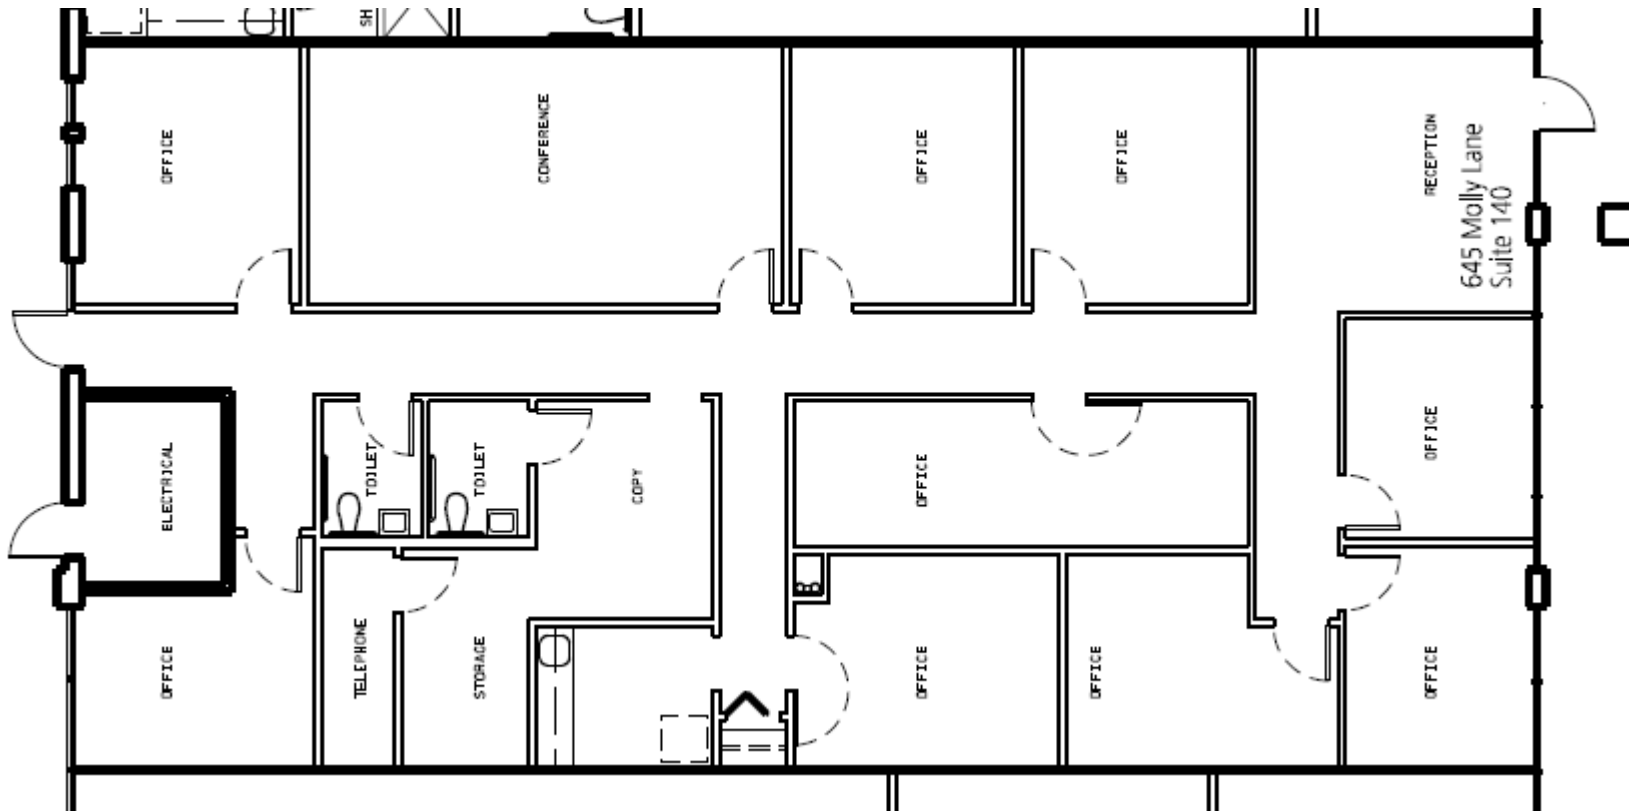

SUITE 140

FURMAN WOOD
404.803.8412
fwood@skcr.com

JAKE PARKER
770.891.6429
jparker@skcr.com

CHRIS LITTLE
770.380.8270
clittle@skcr.com