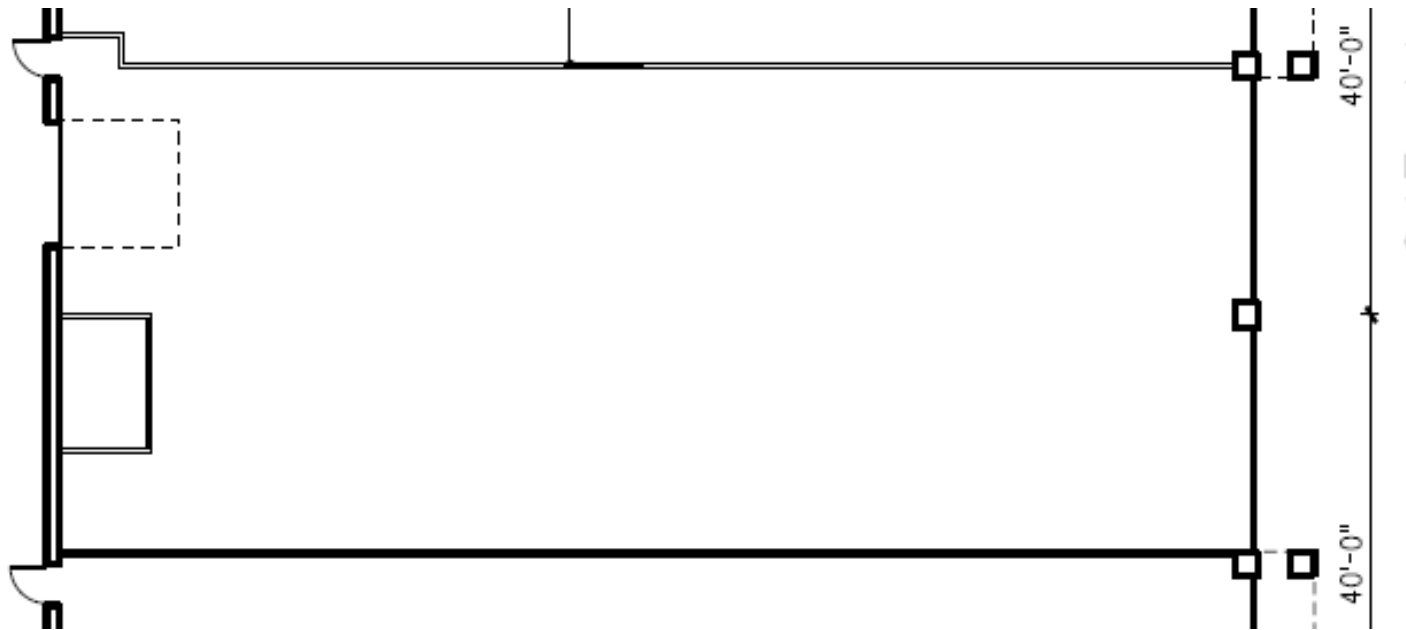

SUITE 120

FURMAN WOOD
404.803.8412
fwood@skcr.com

JAKE PARKER
770.891.6429
jparker@skcr.com

CHRIS LITTLE
770.380.8270
clittle@skcr.com