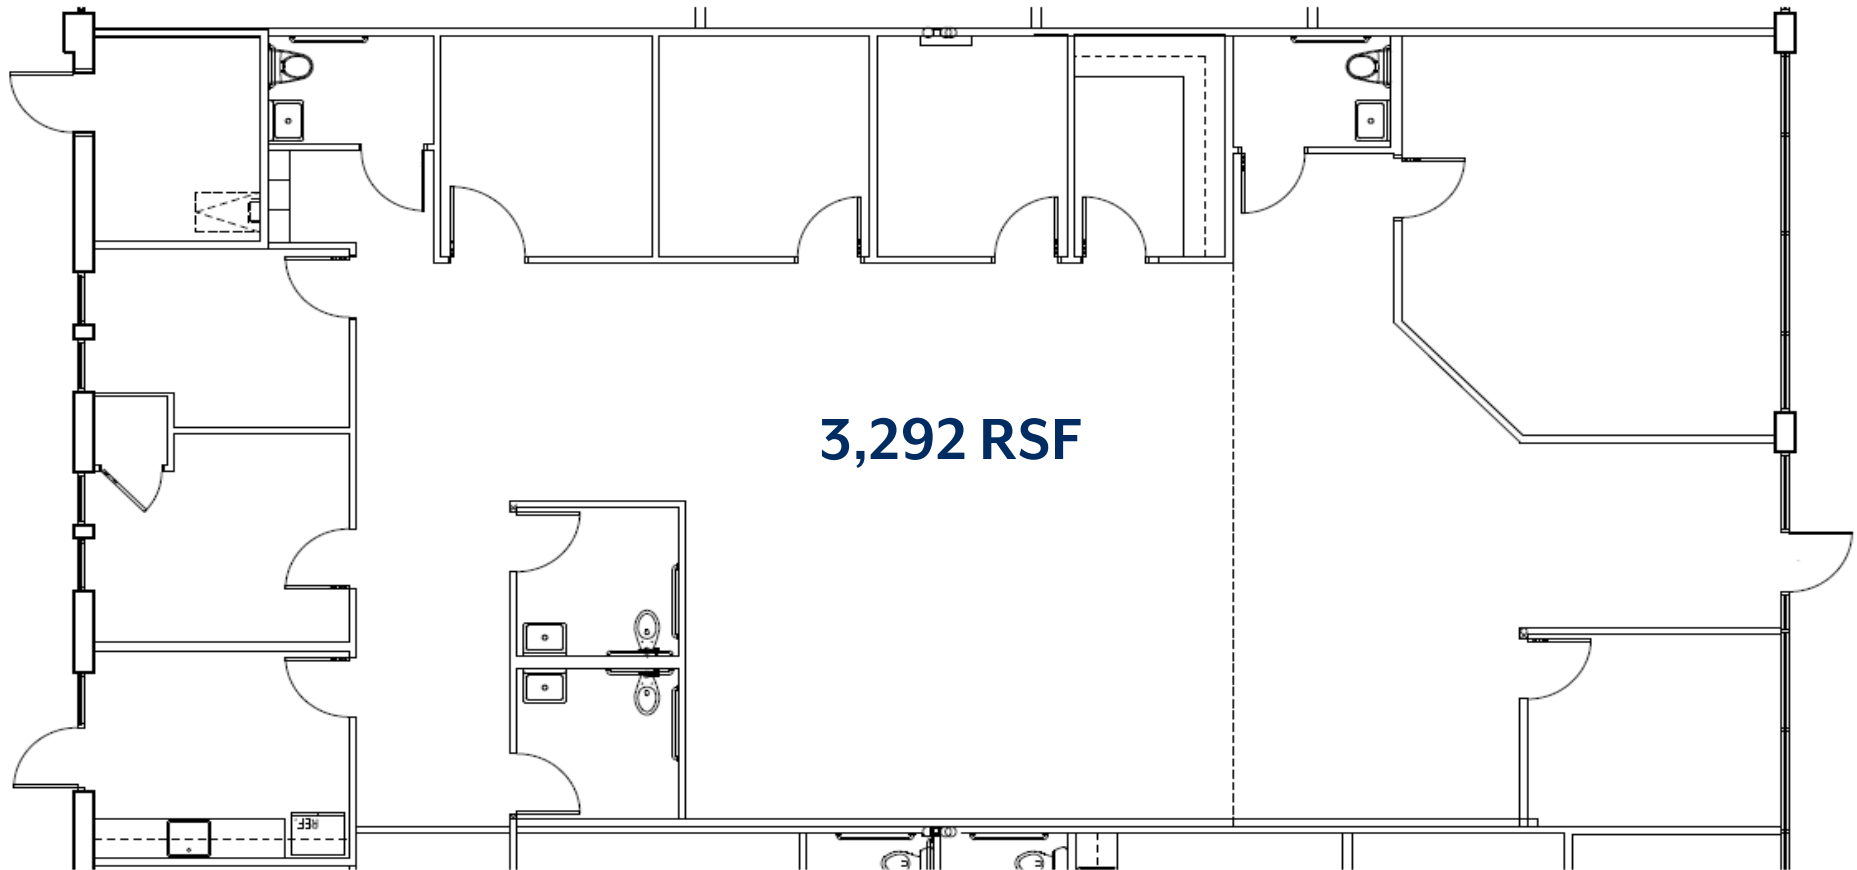

JAKE PARKER
770.891.6429
jparker@skcr.com

CHRIS LITTLE
770.380.8270
clittle@skcr.com

645 MOLLY LANE | WOODSTOCK, GA

3,292 RSF
AVAILABLE DEC. 1

SUITE 110

3,292 RSF

FURMAN WOOD
404.803.8412
fwood@skcr.com

JAKE PARKER
770.891.6429
jparker@skcr.com