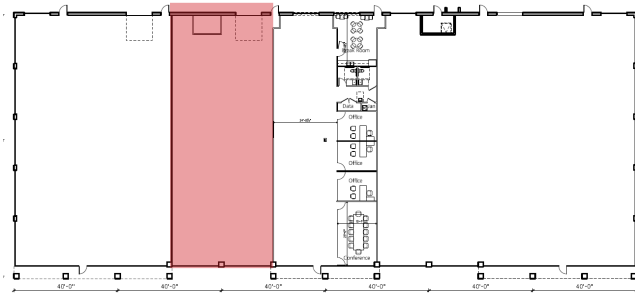

615 MOLLY LANE | WOODSTOCK, GA

3,841 RSF
AVAILABLE