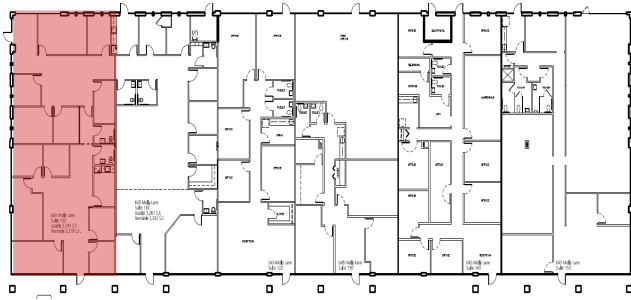

8,008 RSF
AVAILABLE

FURMAN WOOD
404.803.8412
fwood@skcr.com

JAKE PARKER
770.891.6429
jparker@skcr.com

CHRIS LITTLE
770.380.8270
clittle@skcr.com

645 MOLLY LANE | WOODSTOCK, GA

3,278 RSF
AVAILABLE

SUITE 100

FURMAN WOOD
404.803.8412
fwood@skcr.com