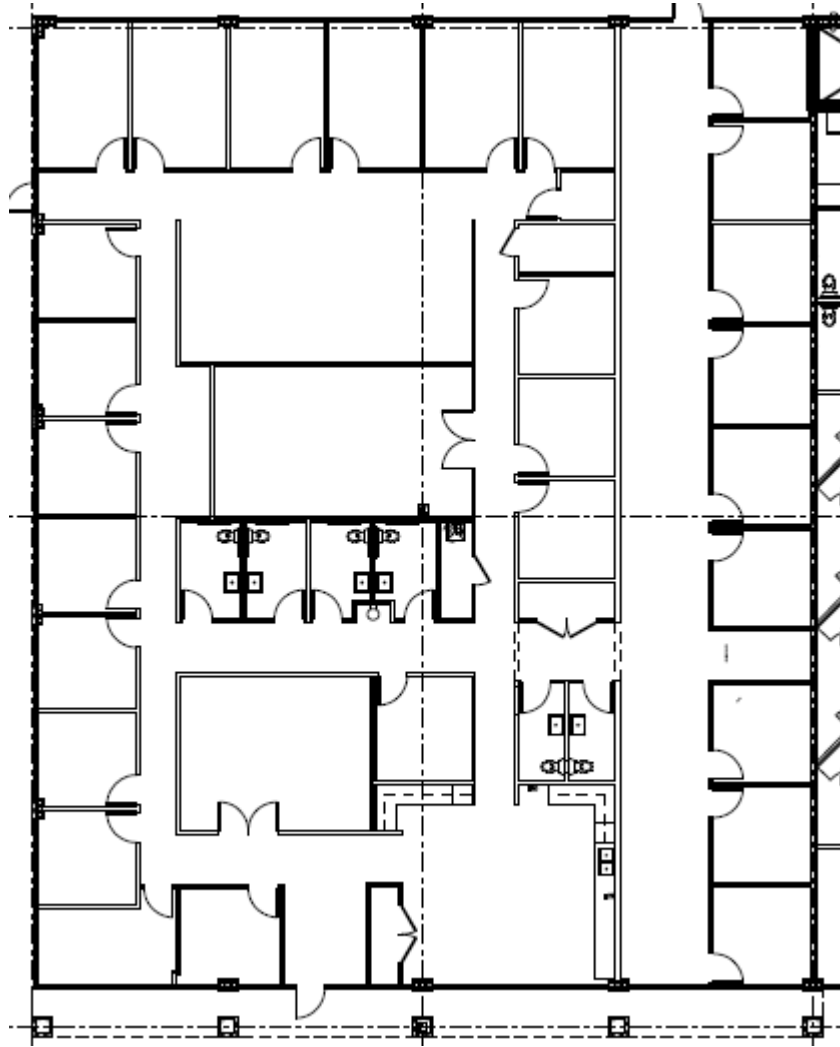

625 MOLLY LANE | WOODSTOCK, GA

8,008 RSF
AVAILABLE

FURMAN WOOD
404.803.8412
fwood@skcr.com

JAKE PARKER
770.891.6429
jparker@skcr.com

CHRIS LITTLE
770.380.8270
clittle@skcr.com