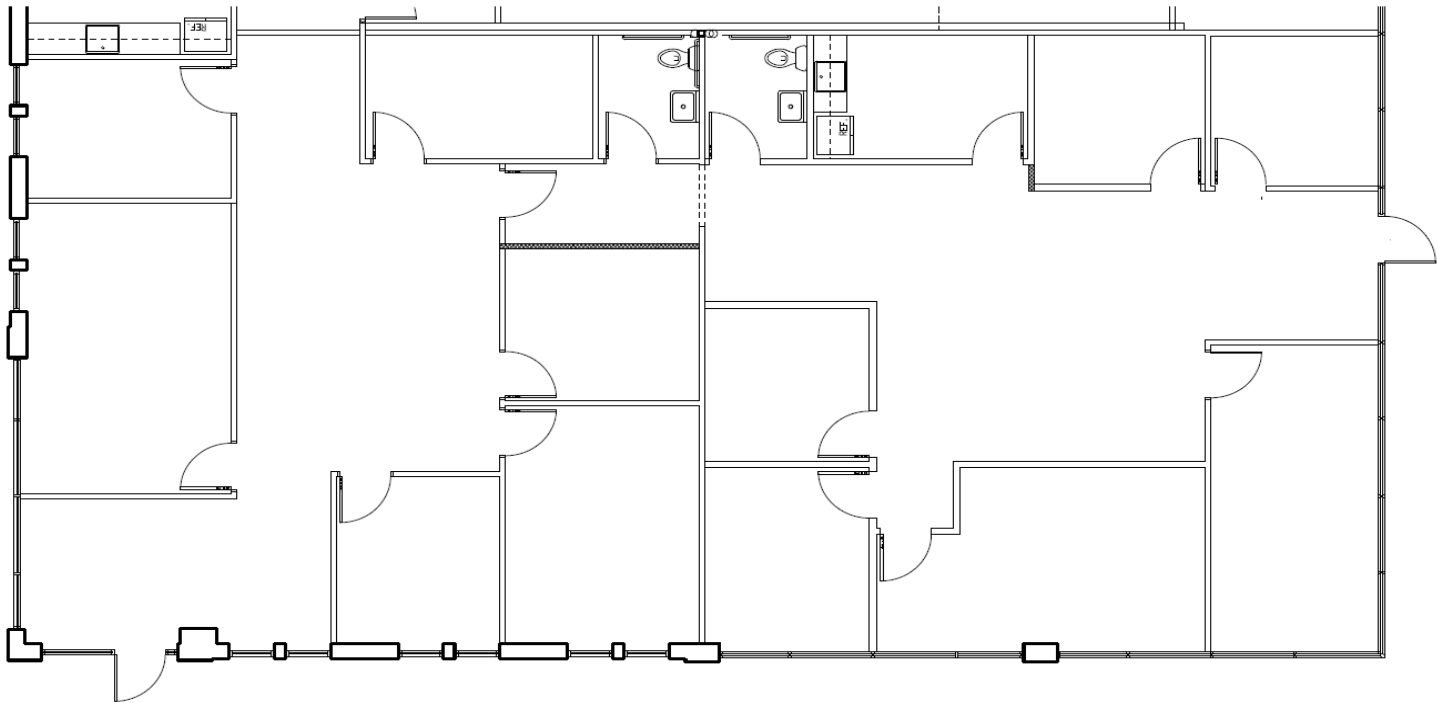

8,008 RSF
AVAILABLE

FURMAN WOOD
404.803.8412
fwood@skcr.com

JAKE PARKER
770.891.6429
jparker@skcr.com

CHRIS LITTLE
770.380.8270
clittle@skcr.com

645 MOLLY LANE | WOODSTOCK, GA

3,278 RSF
AVAILABLE

SUITE 100

FURMAN WOOD
404.803.8412
fwood@skcr.com