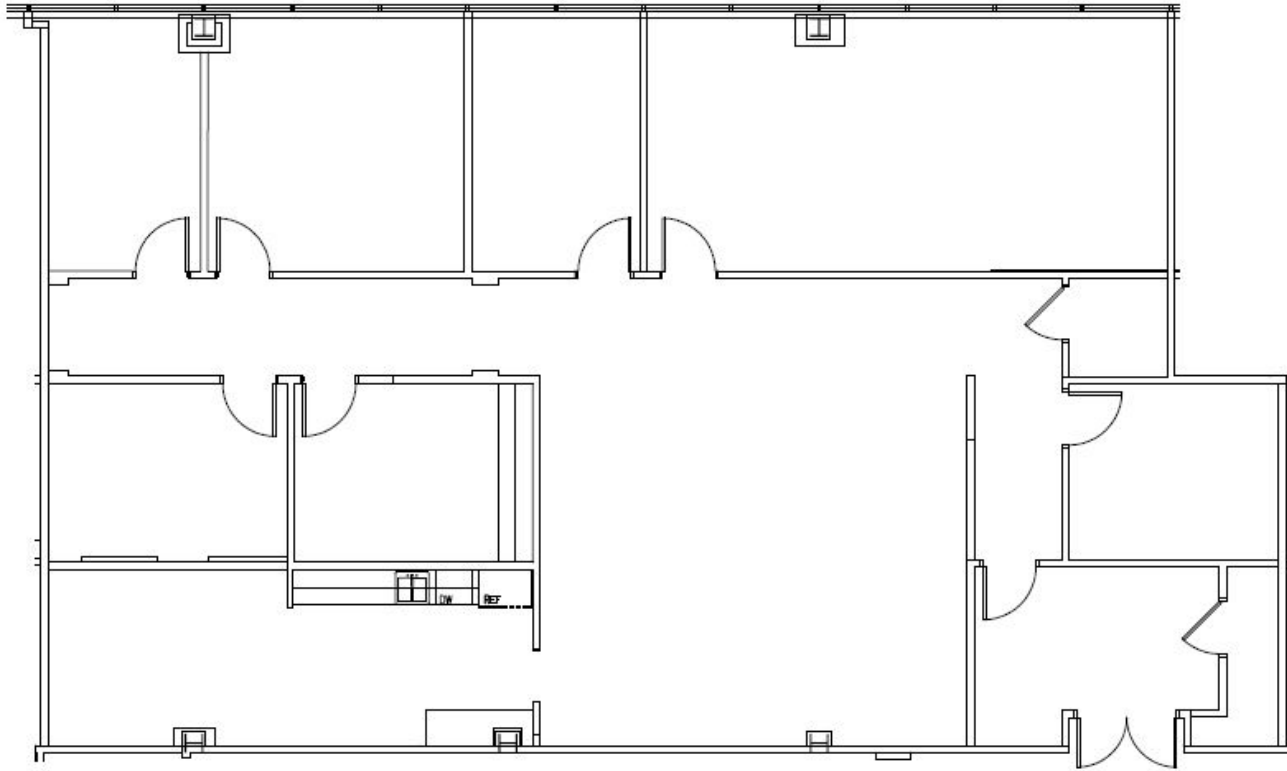

MANSELL III

3600 MANSELL ROAD | SUITE 350+ 360 - 5,588 RSF

ALPHARETTA, GA 30022

TOM PARKER

404.281.5204

tparker@skcr.com

MANSELL III

3600 MANSELL ROAD