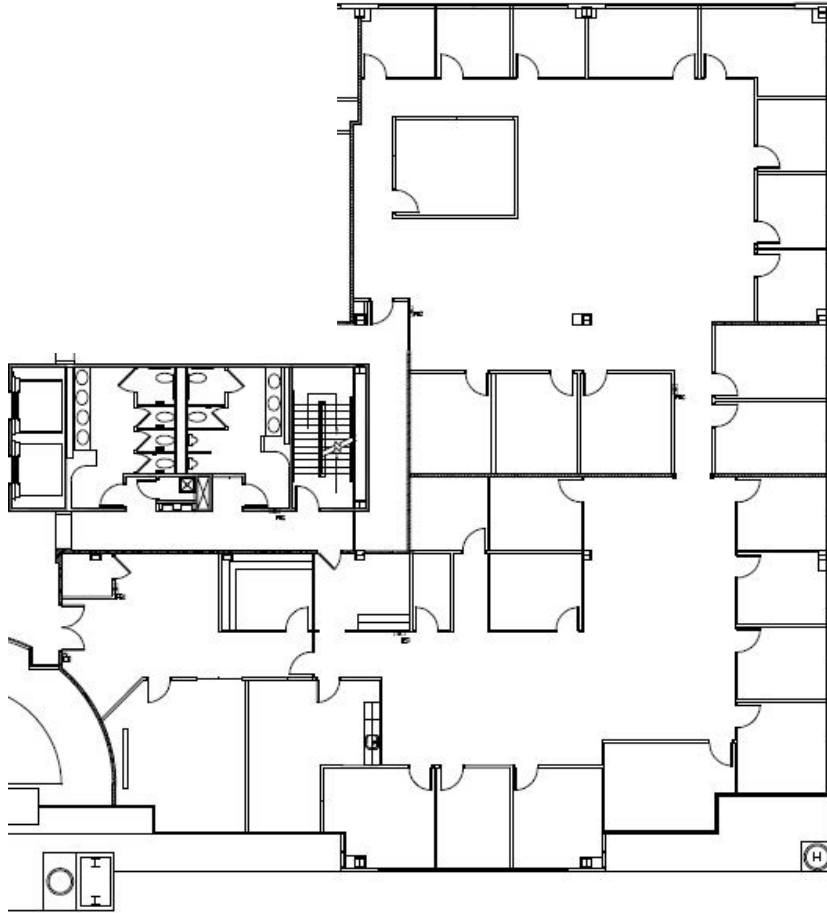

3600 MANSELL ROAD

SUITE 150/175 - 12,089 RSF

ALPHARETTA, GA 30022

TOM PARKER

404.281.5204

tparker@skcr.com

MANSELL III

3600 MANSSELL ROAD | SUITE 275 - 9,366 RSF