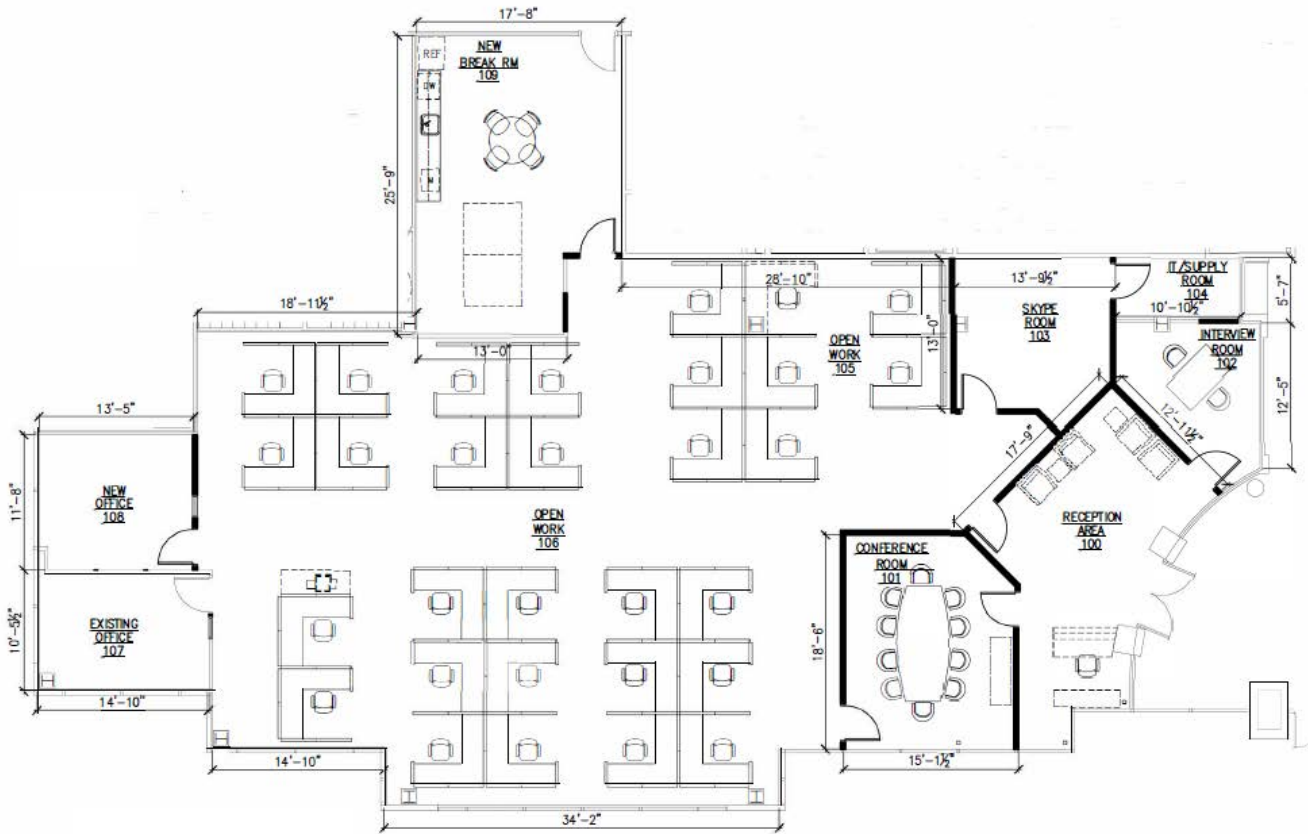

MANSELL III

3600 MANSELL ROAD

SUITE 100 - 5,050 RSF

ALPHARETTA, GA 30022

TOM PARKER

404.281.5204

tparker@skcr.com