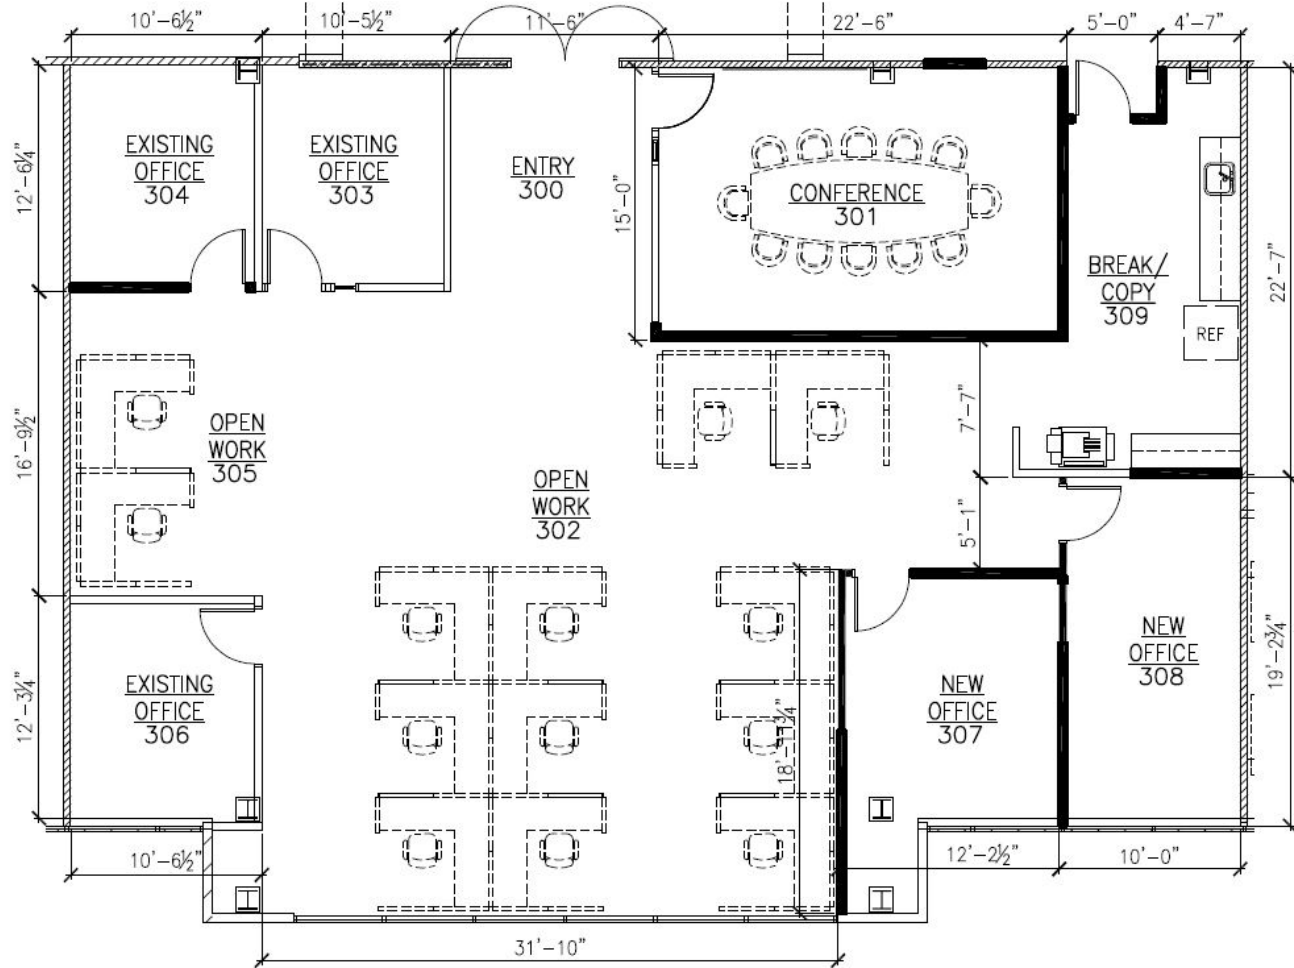

MANSELL III

3600 MANSELL ROAD

SUITE 350 - 3,391 RSF

ALPHARETTA, GA 30022

TOM PARKER

404.281.5204

tparker@skcr.com