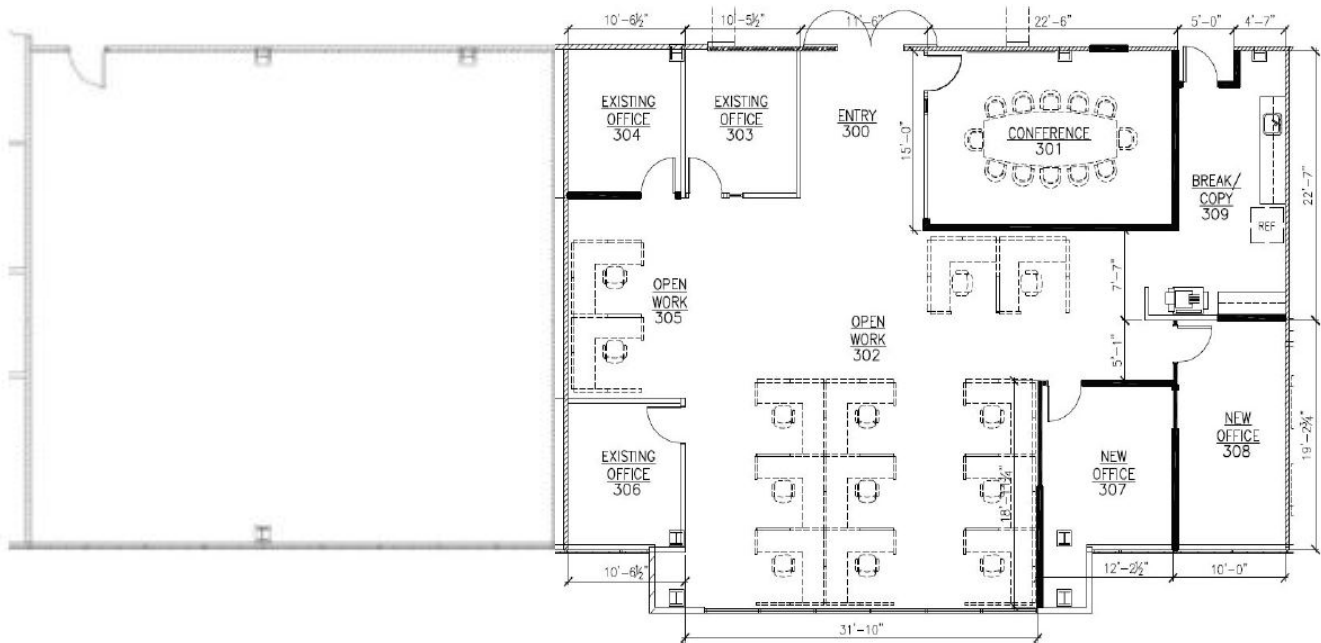

MANSELL III

3600 MANSELL ROAD | SUITE 350+ 360 - 5,588 RSF

ALPHARETTA, GA 30022

TOM PARKER

404.281.5204

tparker@skcr.com

MANSELL III

3600 MANSELL ROAD