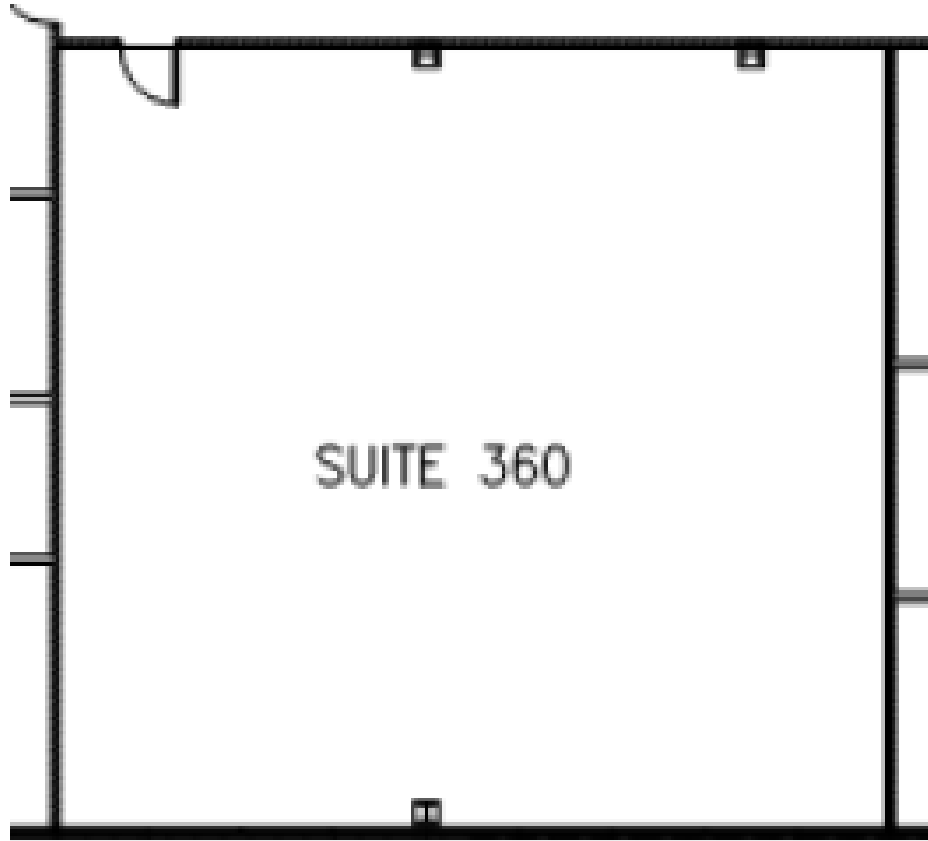

MANSELL III

3600 MANSELL ROAD

SUITE 360 - 2,197 RSF

ALPHARETTA, GA 30022

TOM PARKER

404.281.5204

tparker@skcr.com