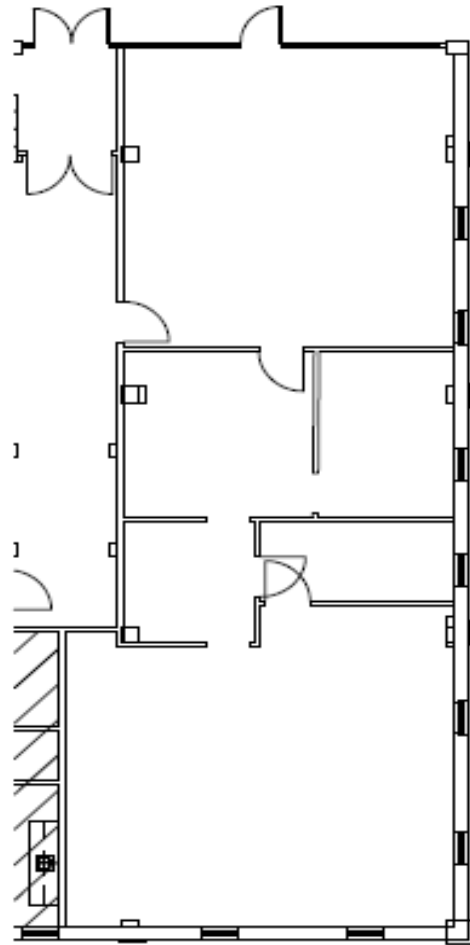

VIRGINIA CROSSING

1007 VIRGINIA AVENUE | SUITE 110 - 2,338 RSF

HAPEVILLE, GA 30354

TOM PARKER

404.281.5204

tparker@skcr.com

SCOTT MARTIN

770.377.9922

smartin@skcr.com