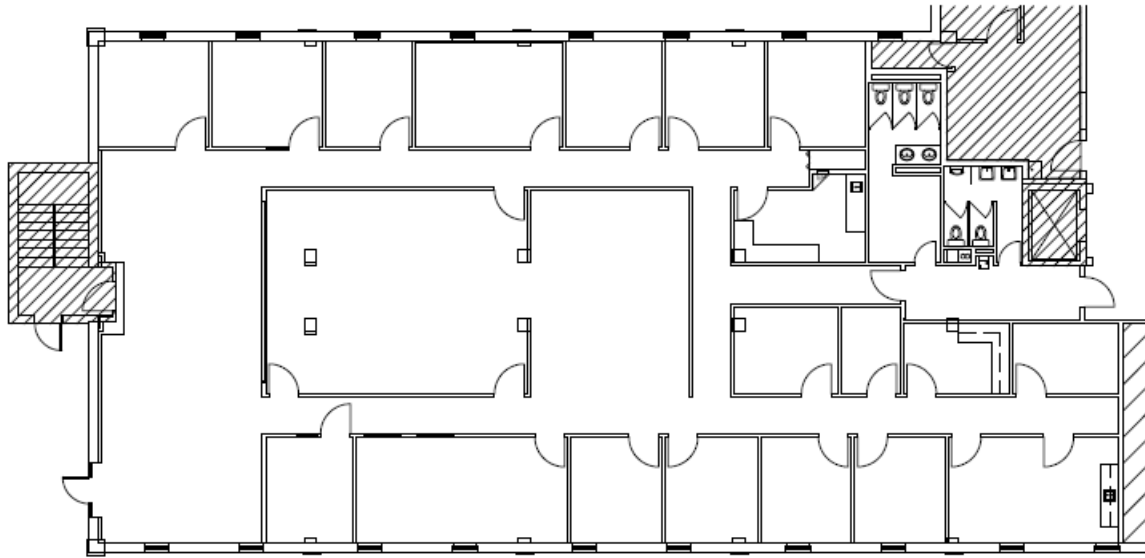

VIRGINIA CROSSING

1007 VIRGINIA AVENUE | SUITE 100 - 7,256 RSF

HAPEVILLE, GA 30354

TOM PARKER

404.281.5204

tparker@skcr.com

SCOTT MARTIN

770.377.9922

smartin@skcr.com