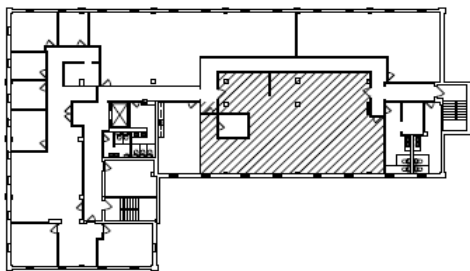

VIRGINIA CROSSING

1001 VIRGINIA AVENUE | SUITE 202 - 2,604 RSF

HAPEVILLE, GA 30354

TOM PARKER

404.281.5204

tparker@skcr.com

SCOTT MARTIN

770.377.9922

smartin@skcr.com