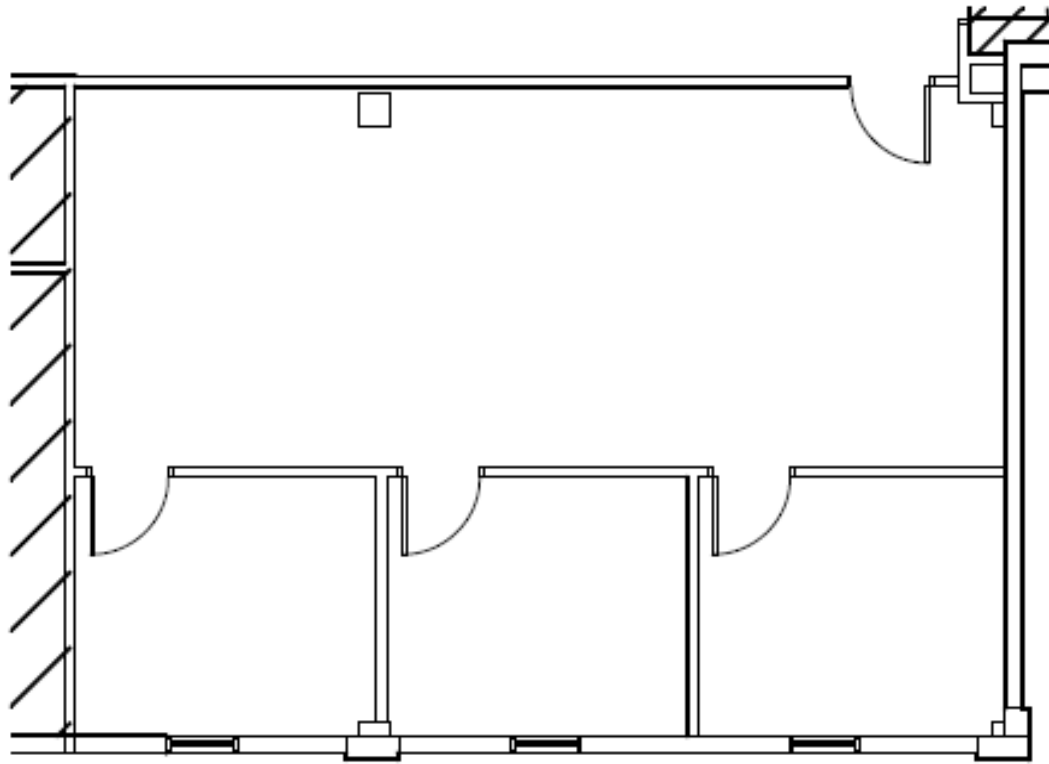

HAPEVILLE, GA 30354

TOM PARKER

404.281.5204

tparker@skcr.com

SCOTT MARTIN

770.377.9922

smartin@skcr.com

VIRGINIA CROSSING