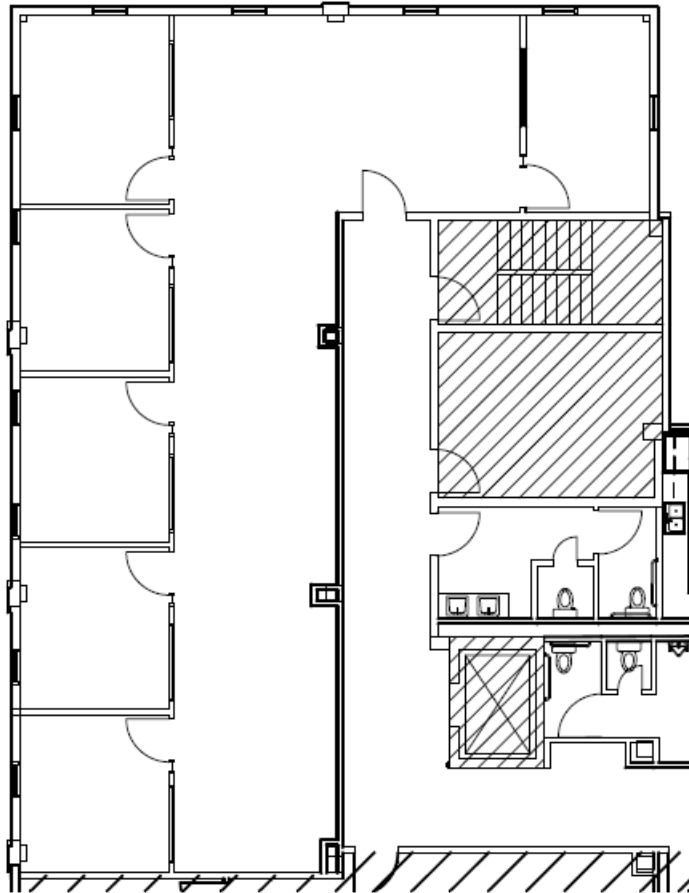

TOM PARKER

404.281.5204

tparker@skcr.com

SCOTT MARTIN

770.377.9922

smartin@skcr.com

VIRGINIA CROSSING

1005 VIRGINIA AVENUE | SUITE 300 - 2,596 RSF