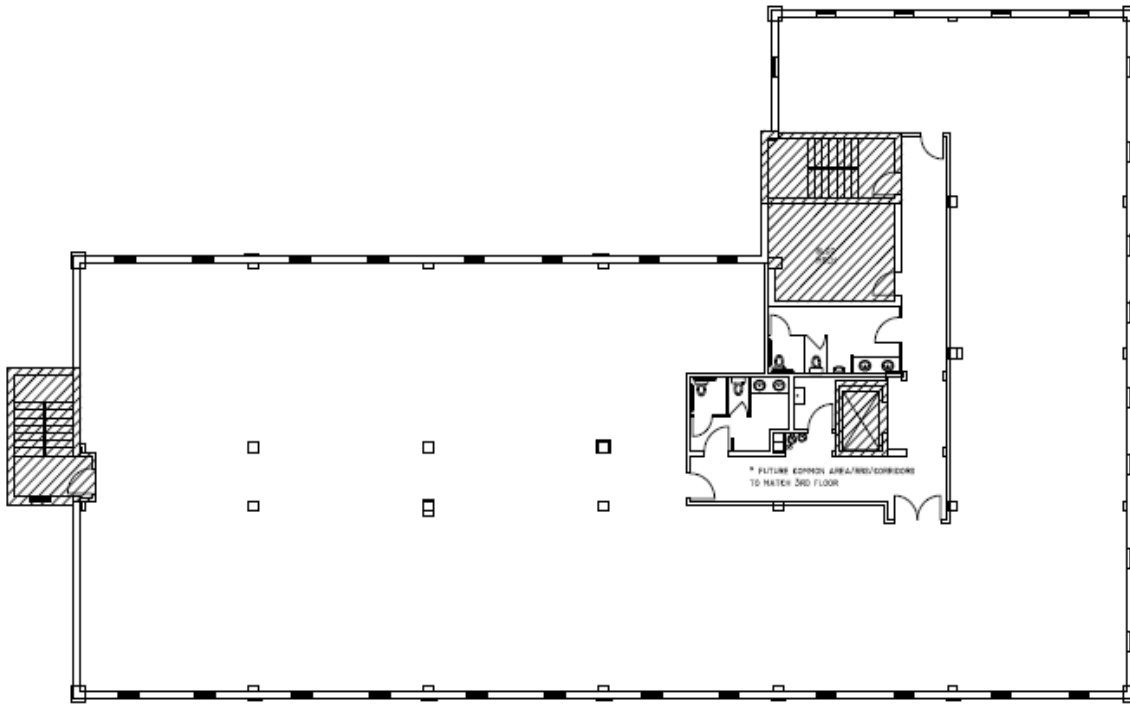

VIRGINIA CROSSING

1007 VIRGINIA AVENUE | SECOND FLOOR - 10,044 RSF

HAPEVILLE, GA 30354

TOM PARKER

404.281.5204

tparker@skcr.com

SCOTT MARTIN

770.377.9922

smartin@skcr.com