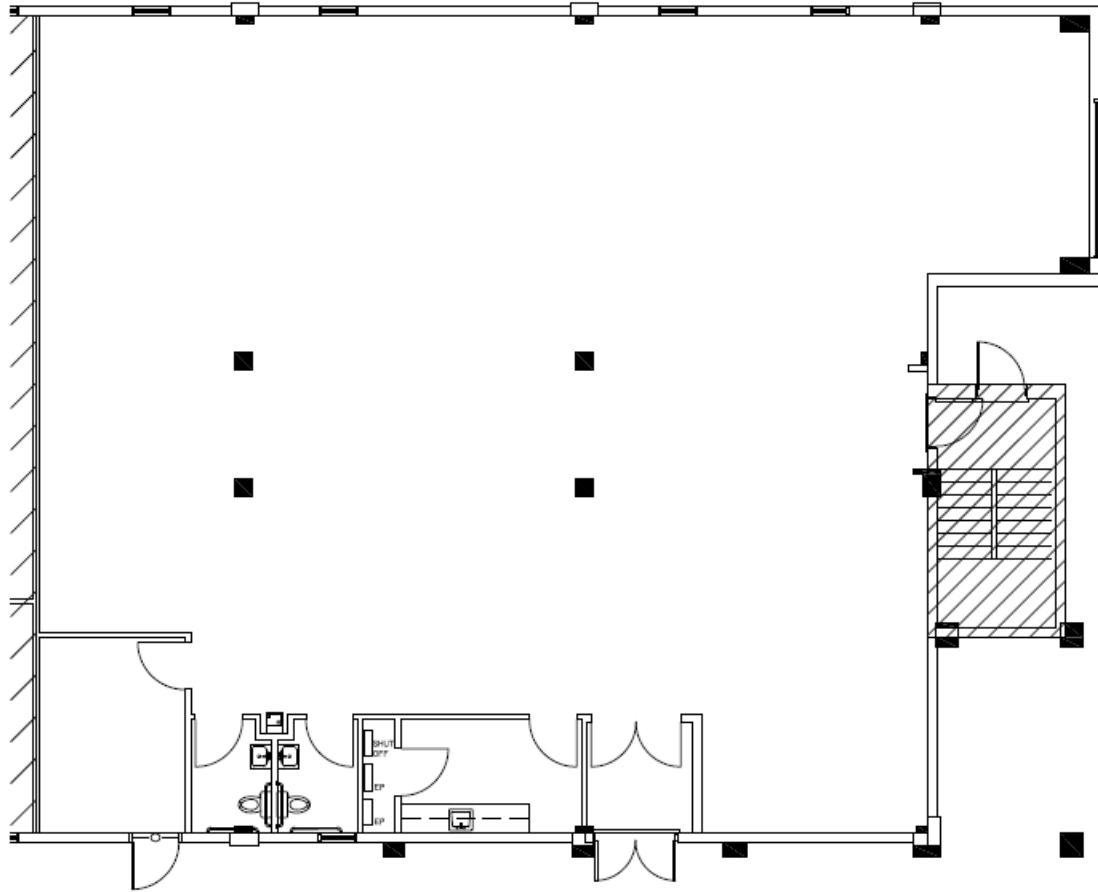

VIRGINIA CROSSING

1001 VIRGINIA AVENUE | SUITE 150 - 5,159 RSF

HAPEVILLE, GA 30354

TOM PARKER

404.281.5204

tparker@skcr.com

SCOTT MARTIN

770.377.9922