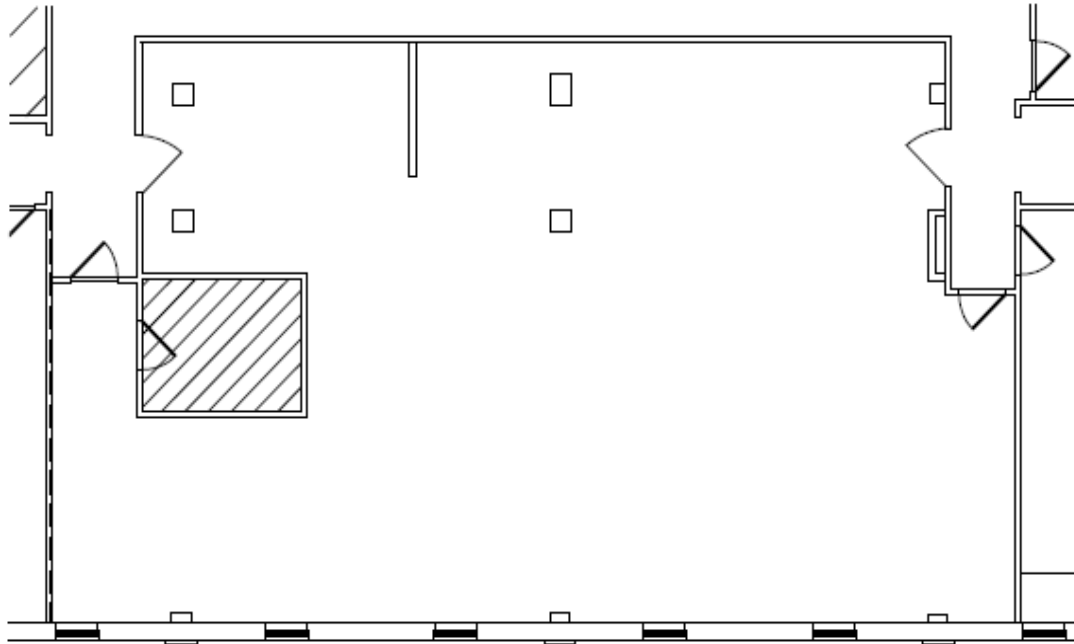

VIRGINIA CROSSING

1001 VIRGINIA AVENUE | SUITE 202 - 2,604 RSF

HAPEVILLE, GA 30354

TOM PARKER

404.281.5204

tparker@skcr.com

SCOTT MARTIN

770.377.9922

smartin@skcr.com