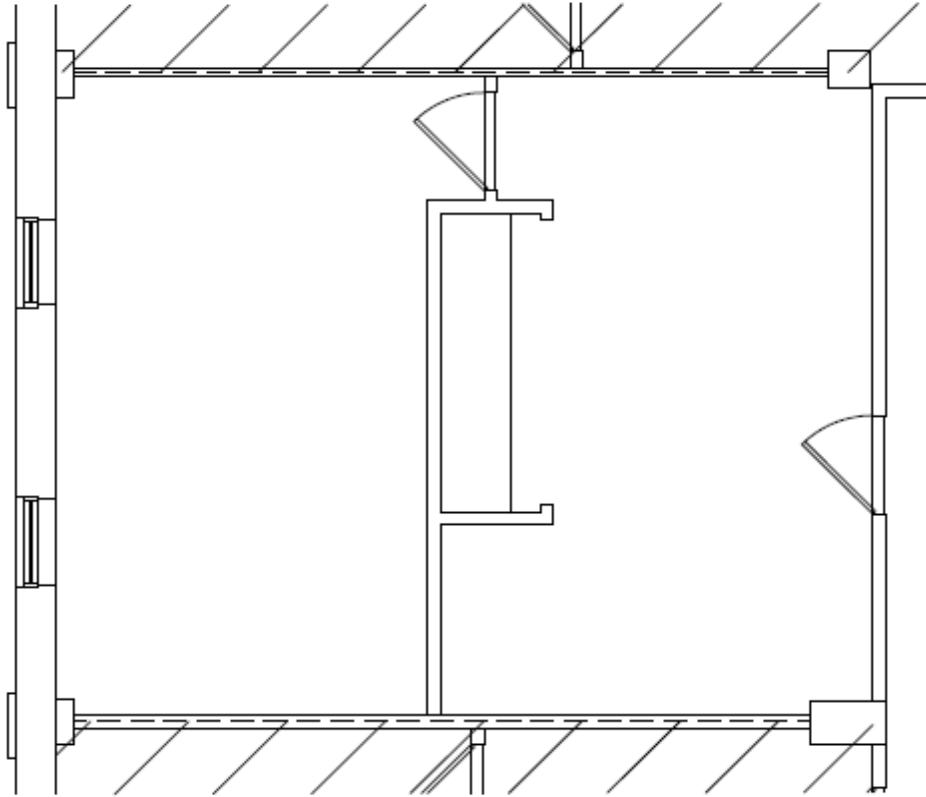

VIRGINIA CROSSING

1001 VIRGINIA AVENUE | SUITE 314 - 648 RSF

HAPEVILLE, GA 30354

TOM PARKER

404.281.5204

tparker@skcr.com

SCOTT MARTIN

770.377.9922

smartin@skcr.com