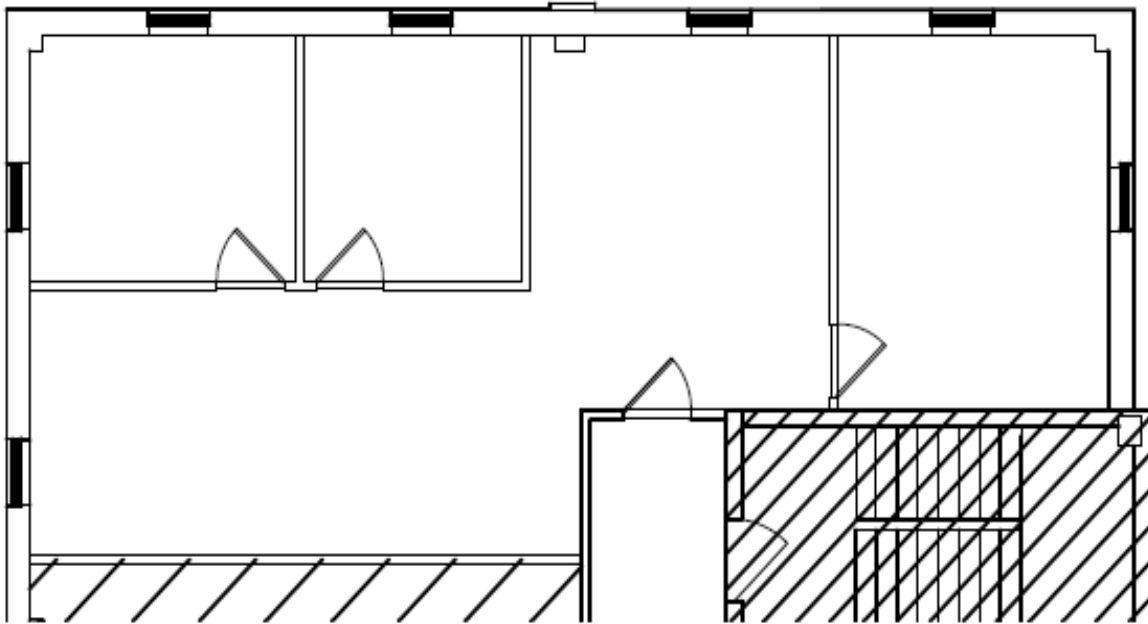

404.281.5204

tparker@skcr.com

SCOTT MARTIN

770.377.9922

smartin@skcr.com

VIRGINIA CROSSING

1005 VIRGINIA AVENUE | SUITE 200 - 1,138 RSF

HAPEVILLE, GA 30354