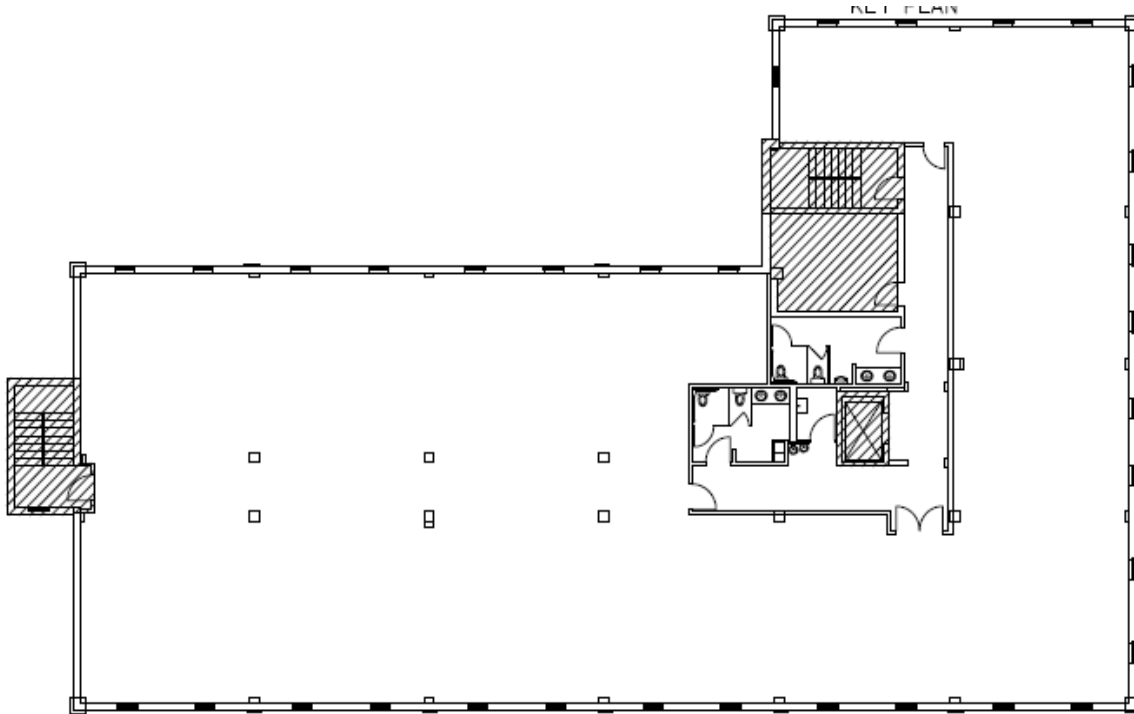

VIRGINIA CROSSING

1007 VIRGINIA AVENUE | THIRD FLOOR - 10,044 RSF

HAPEVILLE, GA 30354

TOM PARKER

404.281.5204

tparker@skcr.com

SCOTT MARTIN

770.377.9922

smartin@skcr.com