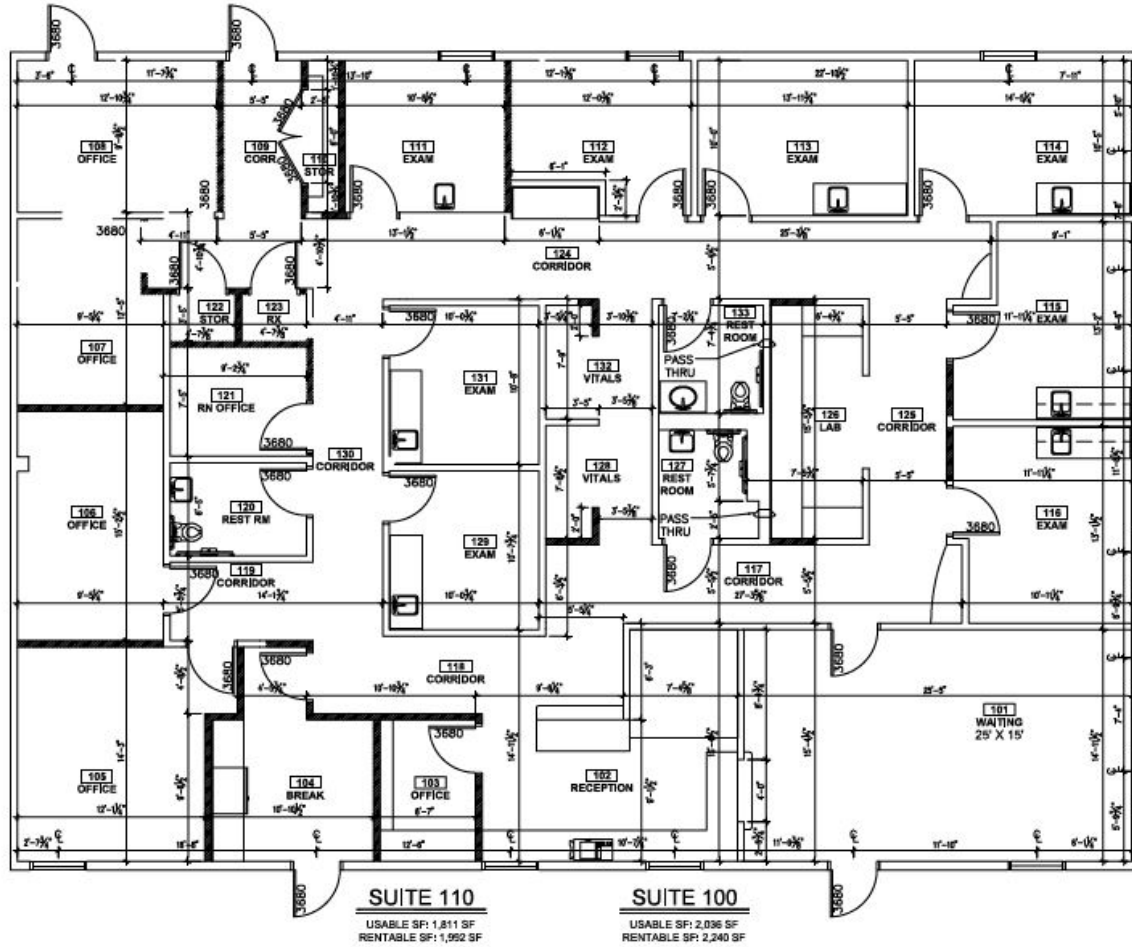

DUNWOODY PARK

11 DUNWOODY PARK
DUNWOODY, GA 30338

SUITE 100 - 4,232 RSF

P.X. HEAD, CCIM, CPM

404.272.3408

pxhead@skcr.com