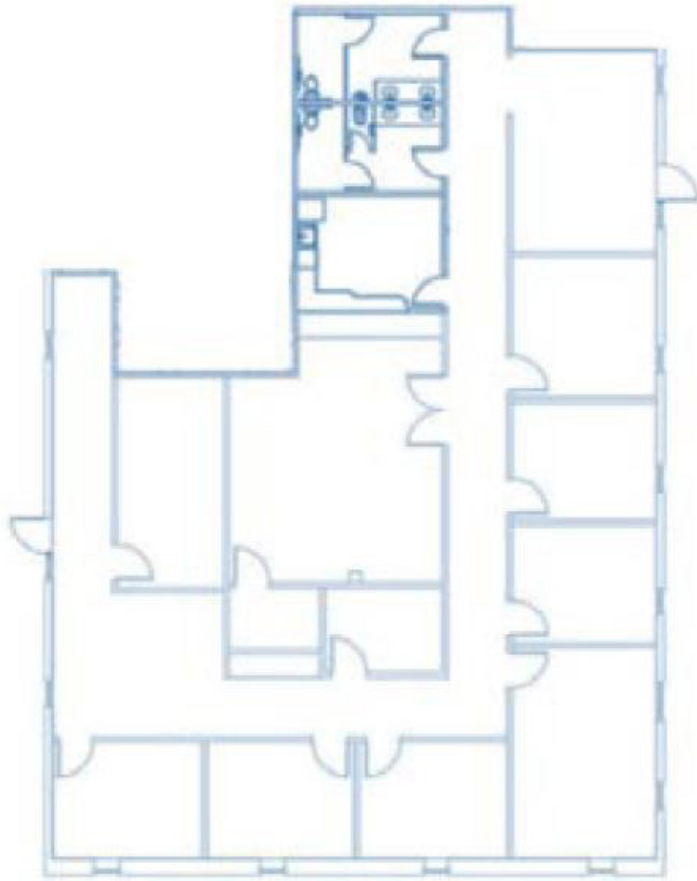

DUNWOODY PARK

5 DUNWOODY PARK
DUNWOODY, GA 30338

SUITE 118 - 8,178 RSF

P.X. HEAD, CCIM, CPM

404.272.3408

pxhead@skcr.com

DUNWOODY PARK

5 DUNWOODY PARK
DUNWOODY, GA 30338

SUITE 119 - 3,338 RSF

P.X. HEAD, CCIM, CPM

404.272.3408

pxhead@skcr.com

DUNWOODY PARK

9 DUNWOODY PARK
DUNWOODY, GA 30338

SUITE 111 - 2,864 RSF

P.X. HEAD, CCIM, CPM