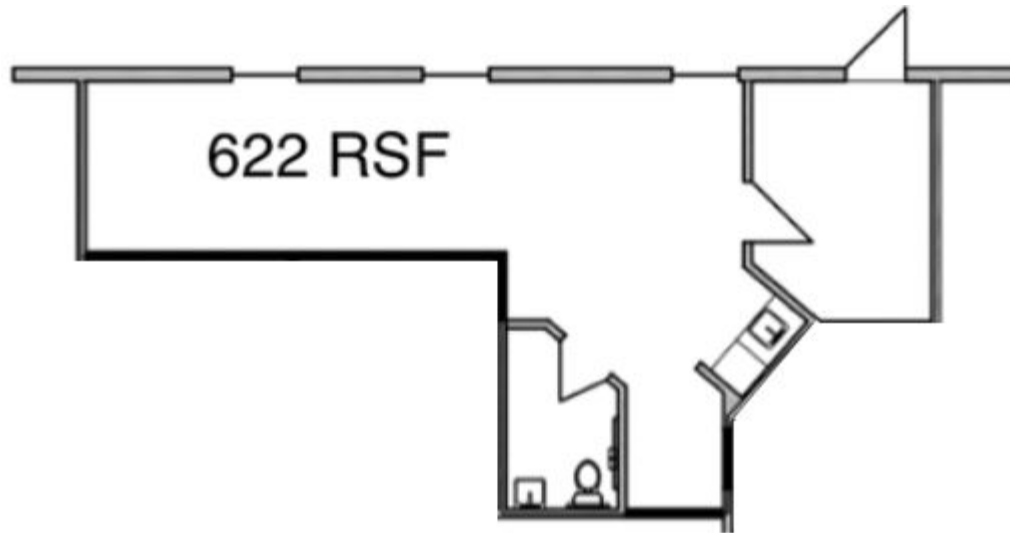

DUNWOODY PARK

11 DUNWOODY PARK
DUNWOODY, GA 30338

SUITE 125 - 622 RSF

P.X. HEAD, CCIM, CPM

404.272.3408

pxhead@skcr.com