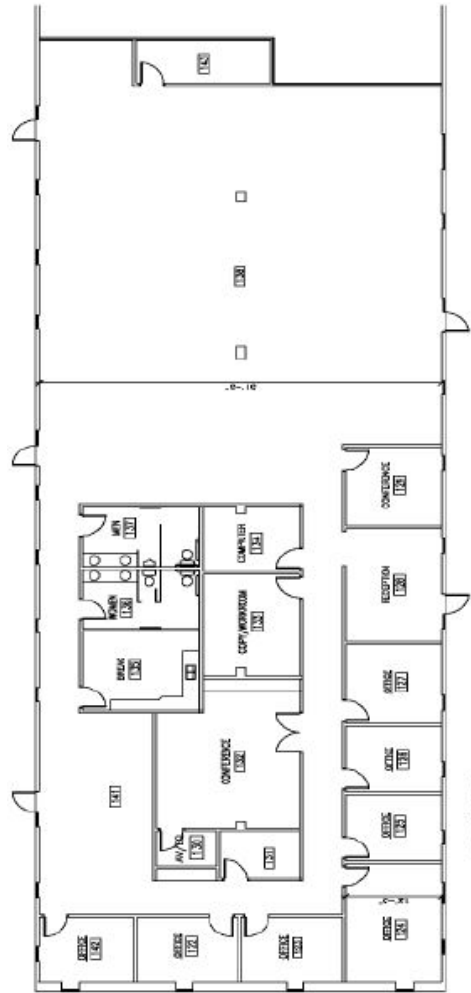

DUNWOODY PARK

5 DUNWOODY PARK
DUNWOODY, GA 30338

SUITE 118 - 8,178 RSF

P.X. HEAD, CCIM, CPM

404.272.3408

pxhead@skcr.com

DUNWOODY PARK

5 DUNWOODY PARK
DUNWOODY, GA 30338

SUITE 119 - 3,338 RSF

P.X. HEAD, CCIM, CPM

404.272.3408

pxhead@skcr.com

DUNWOODY PARK

9 DUNWOODY PARK
DUNWOODY, GA 30338

SUITE 111 - 2,864 RSF

P.X. HEAD, CCIM, CPM