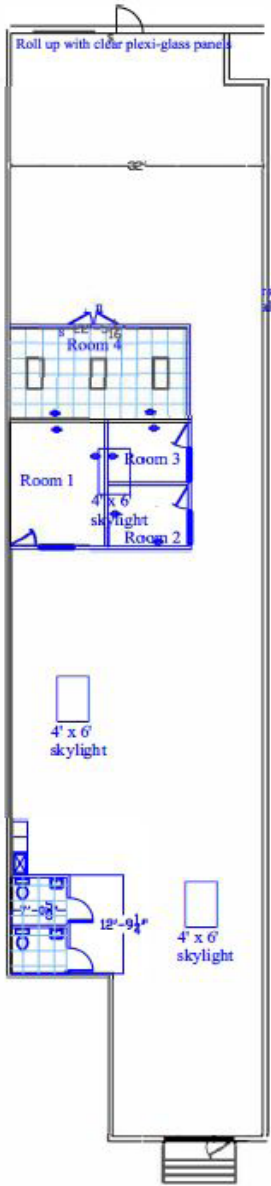

2135 DEFOOR HILLS ROAD

2135 DEFOOR HILLS ROAD

4,338 RSF

ATLANTA, GA 30318

LAND WRIGHT

404.668.8211

lwright@skcr.com