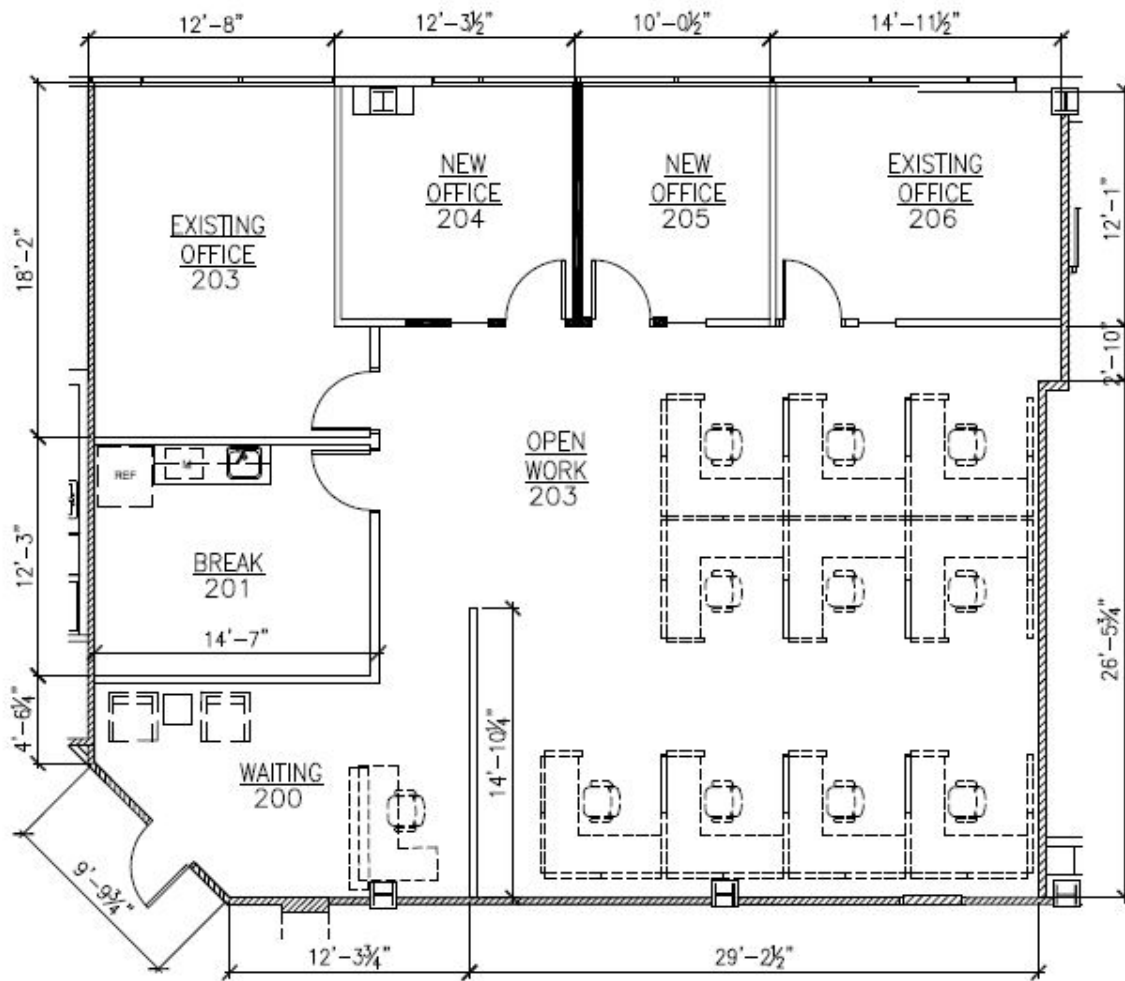

3600 MANSELL ROAD | SUITE 220 - 2,420 RSF

ALPHARETTA, GA 30022

TOM PARKER

404.281.5204

tparker@skcr.com

MANSELL III

3600 MANSELL ROAD | SUITE 350+ 360 - 5,588 RSF
ALPHARETTA, GA 30022

TOM PARKER