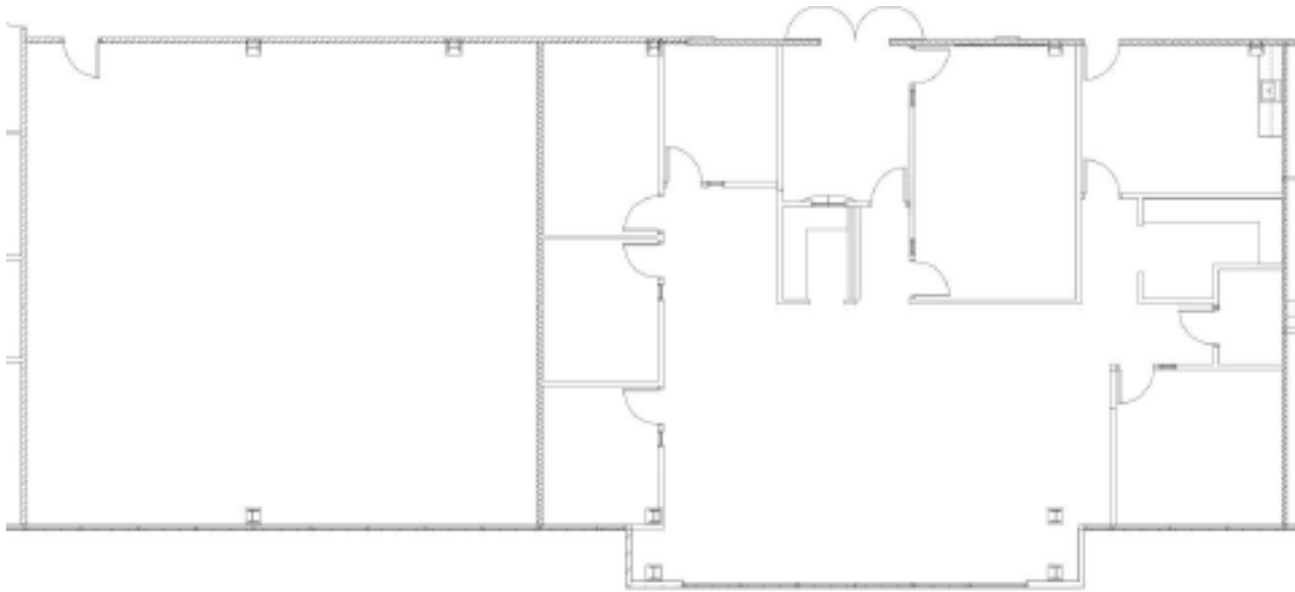

3600 MANSELL ROAD | SUITE 220 - 2,420 RSF

ALPHARETTA, GA 30022

TOM PARKER

404.281.5204

tparker@skcr.com

MANSELL III

3600 MANSELL ROAD | SUITE 350+ 360 - 5,588 RSF
ALPHARETTA, GA 30022

TOM PARKER