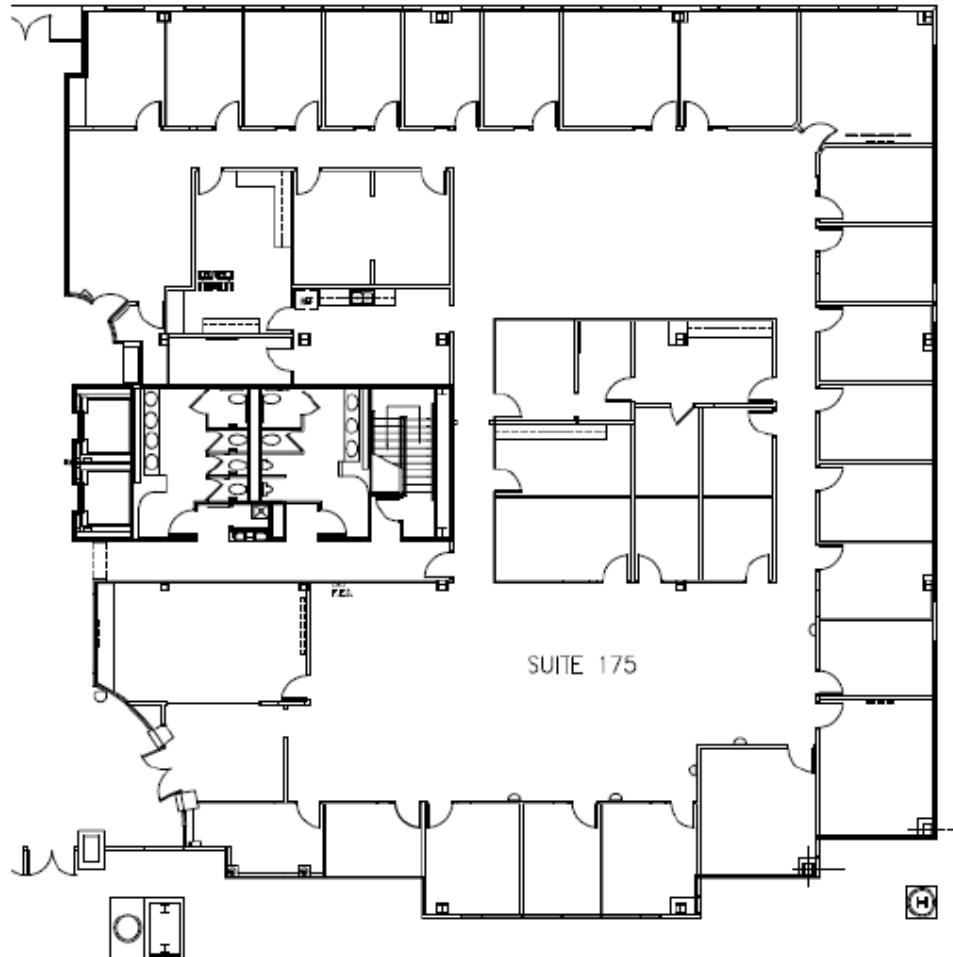

MANSELL III

3600 MANSELL ROAD

SUITE 150/175 - 11,958 RSF

ALPHARETTA, GA 30022

TOM PARKER

404.281.5204

tparker@skcr.com