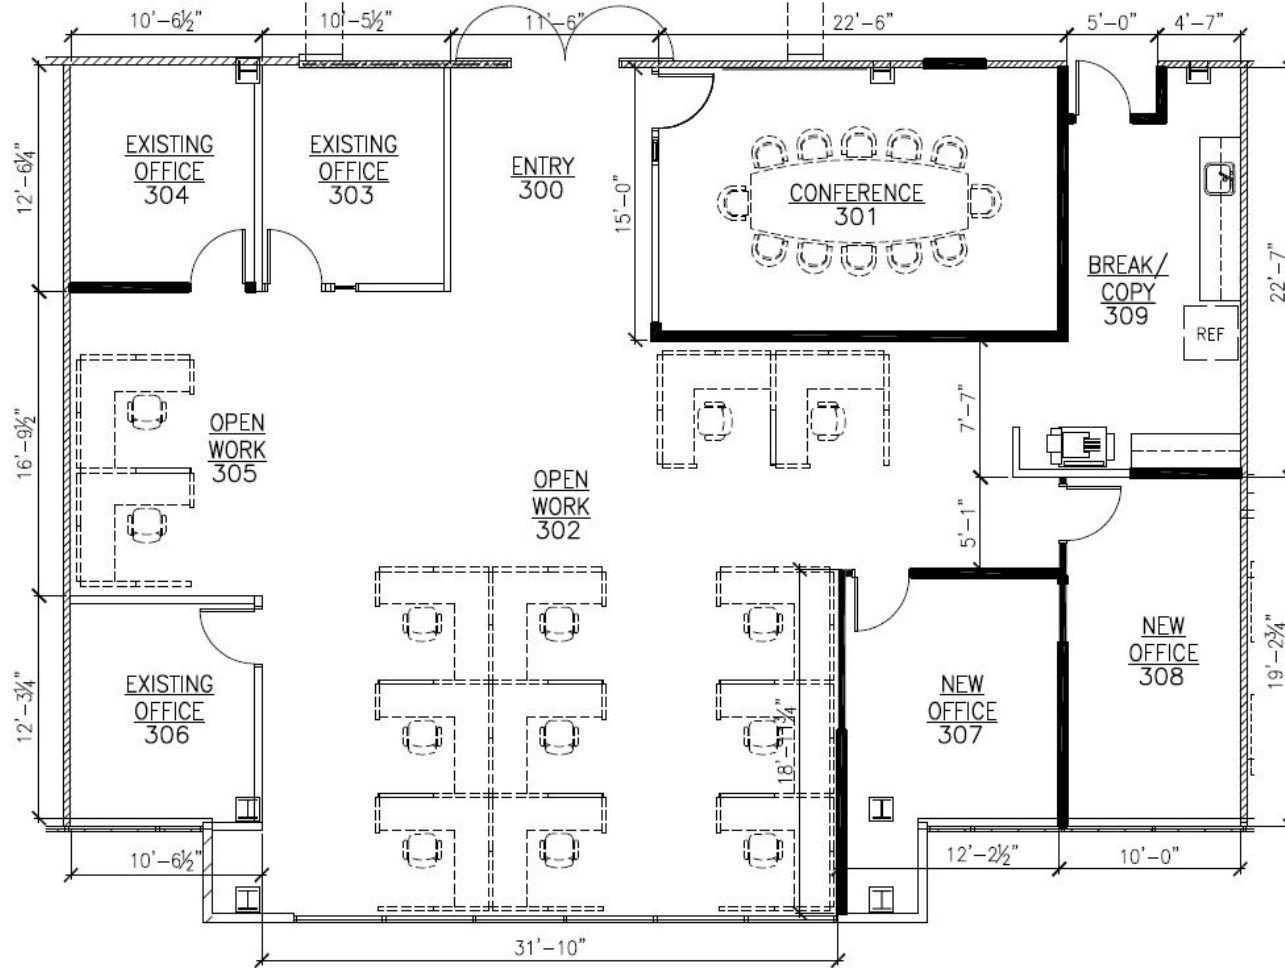

MANSELL III

3600 MANSELL ROAD | SUITE 350 - 3,391 RSF

ALPHARETTA, GA 30022

TOM PARKER

404.281.5204

tparker@skcr.com