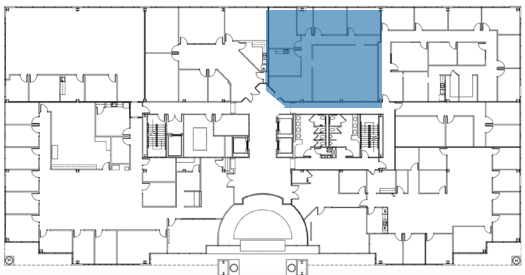

3600 MANSELL ROAD | SUITE 220 - 2,420 RSF

ALPHARETTA, GA 30022

TOM PARKER

404.281.5204

tparker@skcr.com

MANSELL III

3600 MANSELL ROAD | SUITE 350+ 360 - 5,588 RSF
ALPHARETTA, GA 30022

TOM PARKER