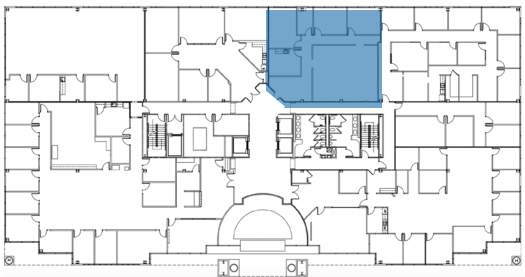

ALPHARETTA, GA 30022

SUITE 210 - 3,126 RSF

TOM PARKER

404.281.5204

tparker@skcr.com

MANSELL III

3600 MANSELL ROAD | SUITE 220 - 2,420 RSF

ALPHARETTA, GA 30022