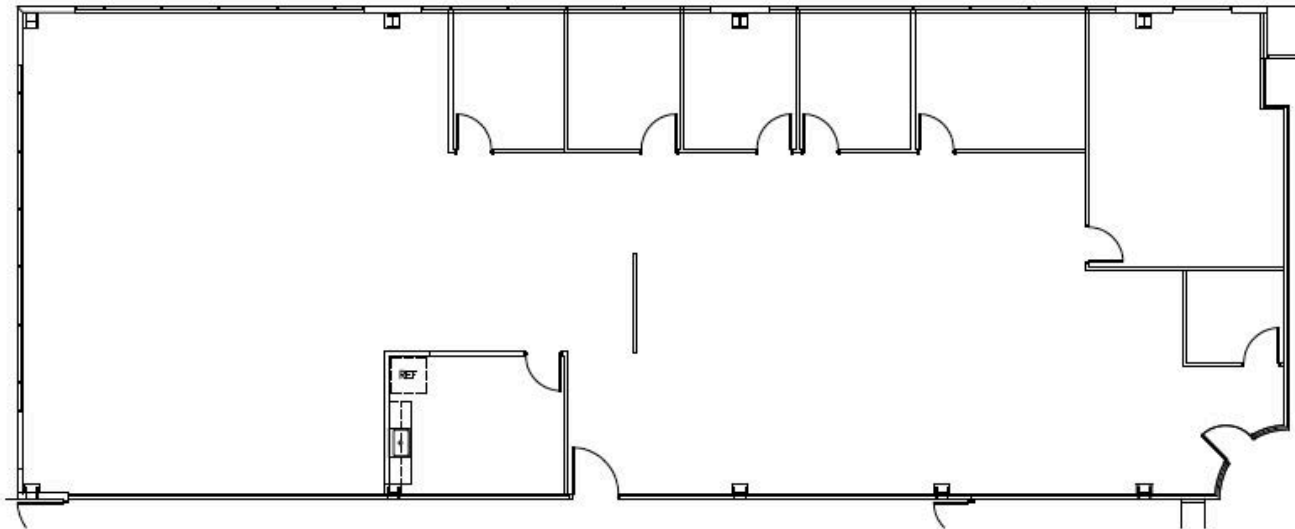

MANSELL III

3600 MANSELL ROAD

ALPHARETTA, GA 30022

SUITE 125 - 5,278 RSF

TOM PARKER

404.281.5204

tparker@skcr.com