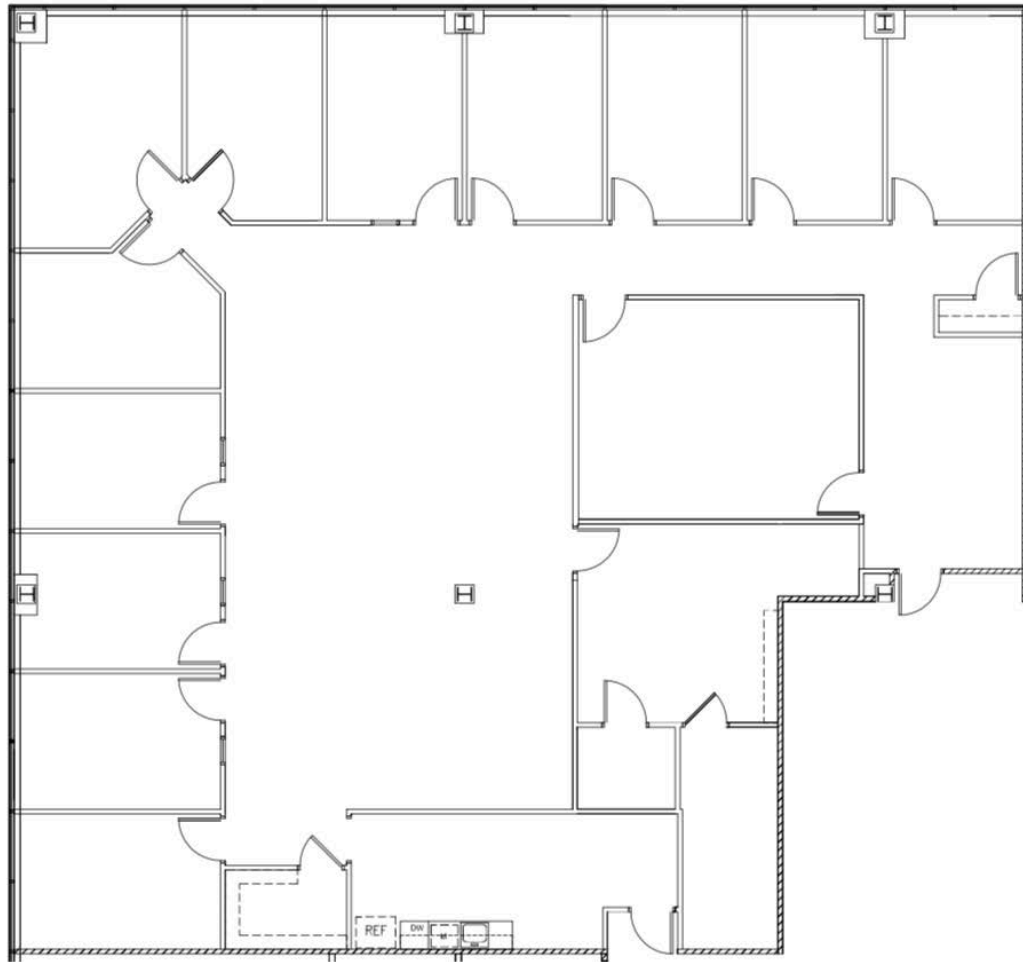

MANSELL III

3600 MANSELL ROAD | SUITE 375 - 5,126 RSF

ALPHARETTA, GA 30022

TOM PARKER

404.281.5204

tparker@skcr.com