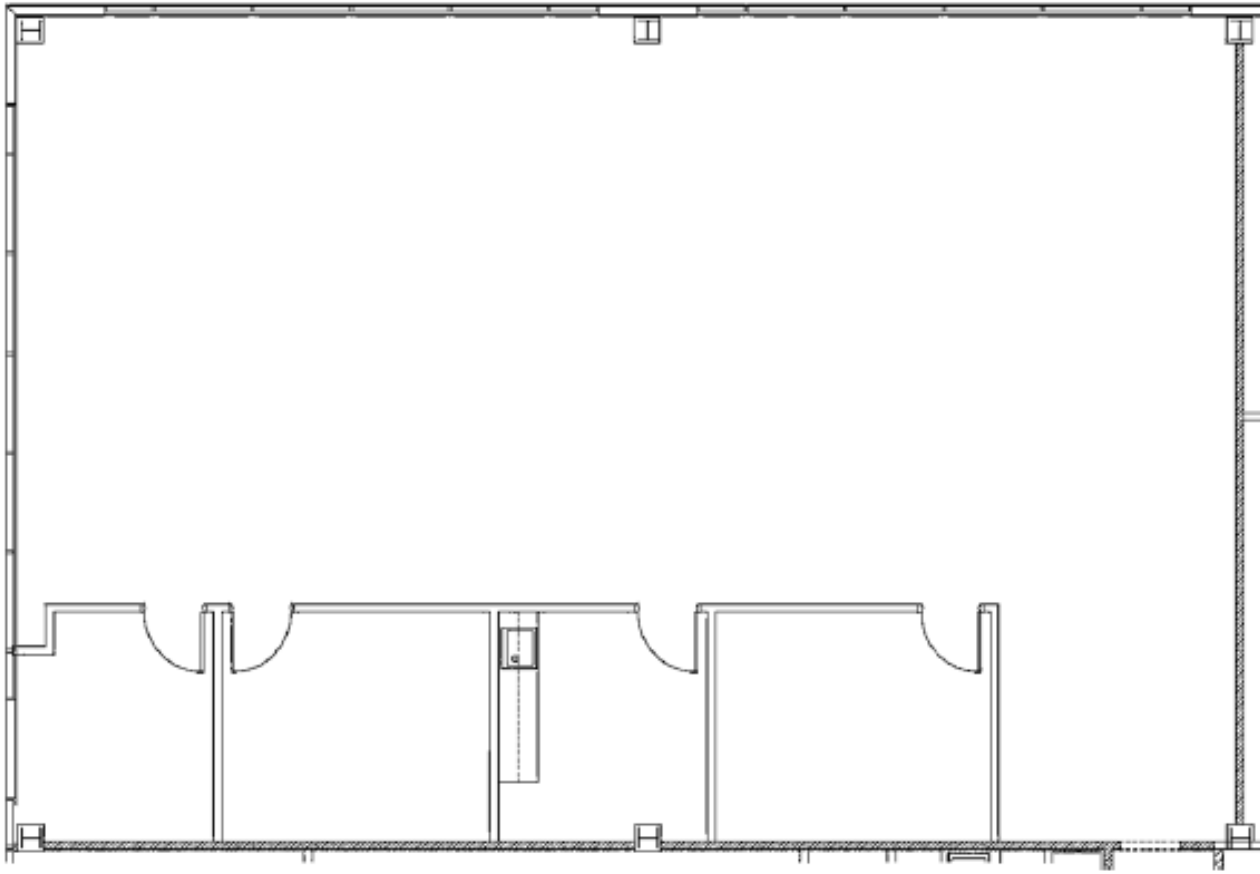

MANSELL III

3600 MANSELL ROAD

ALPHARETTA, GA 30022

SUITE 210 - 3,126 RSF

TOM PARKER

404.281.5204

tparker@skcr.com