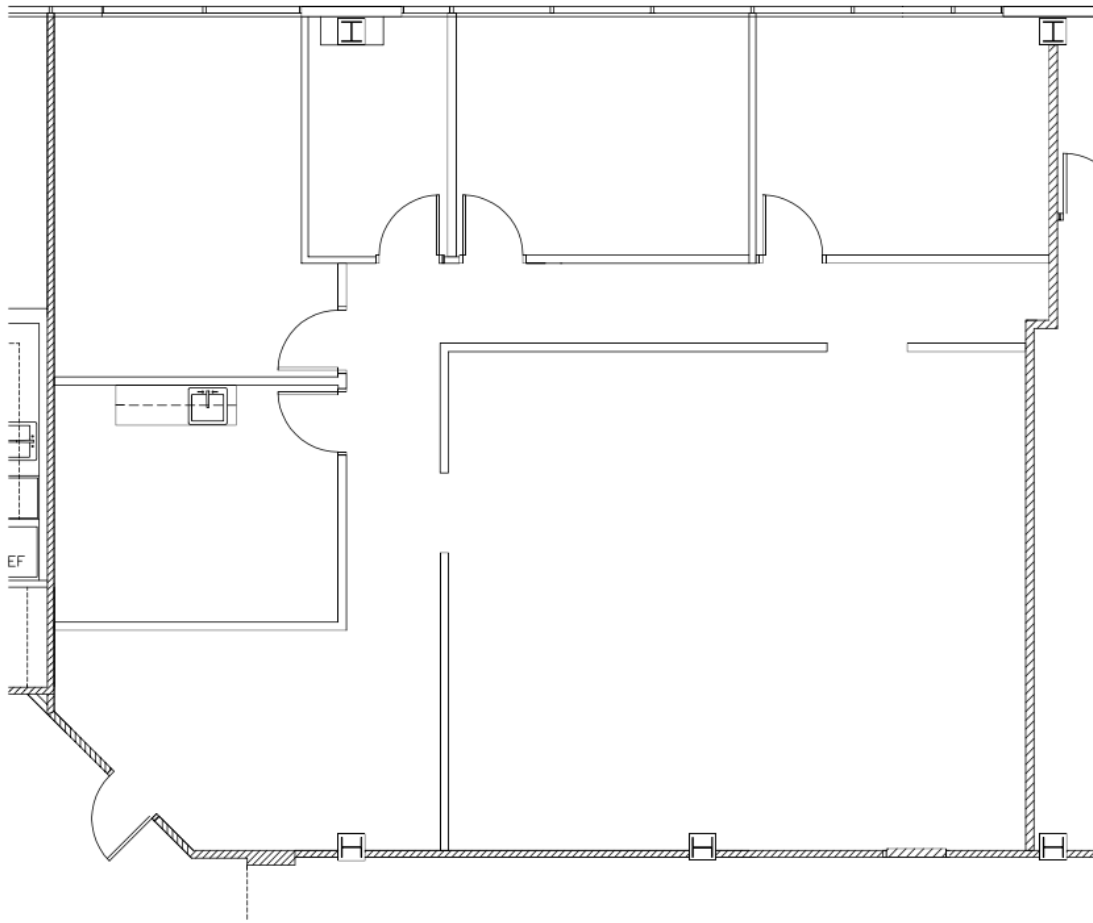

ALPHARETTA, GA 30022

SUITE 210 - 3,126 RSF

TOM PARKER

404.281.5204

tparker@skcr.com

MANSELL III

3600 MANSELL ROAD | SUITE 220 - 2,420 RSF

ALPHARETTA, GA 30022