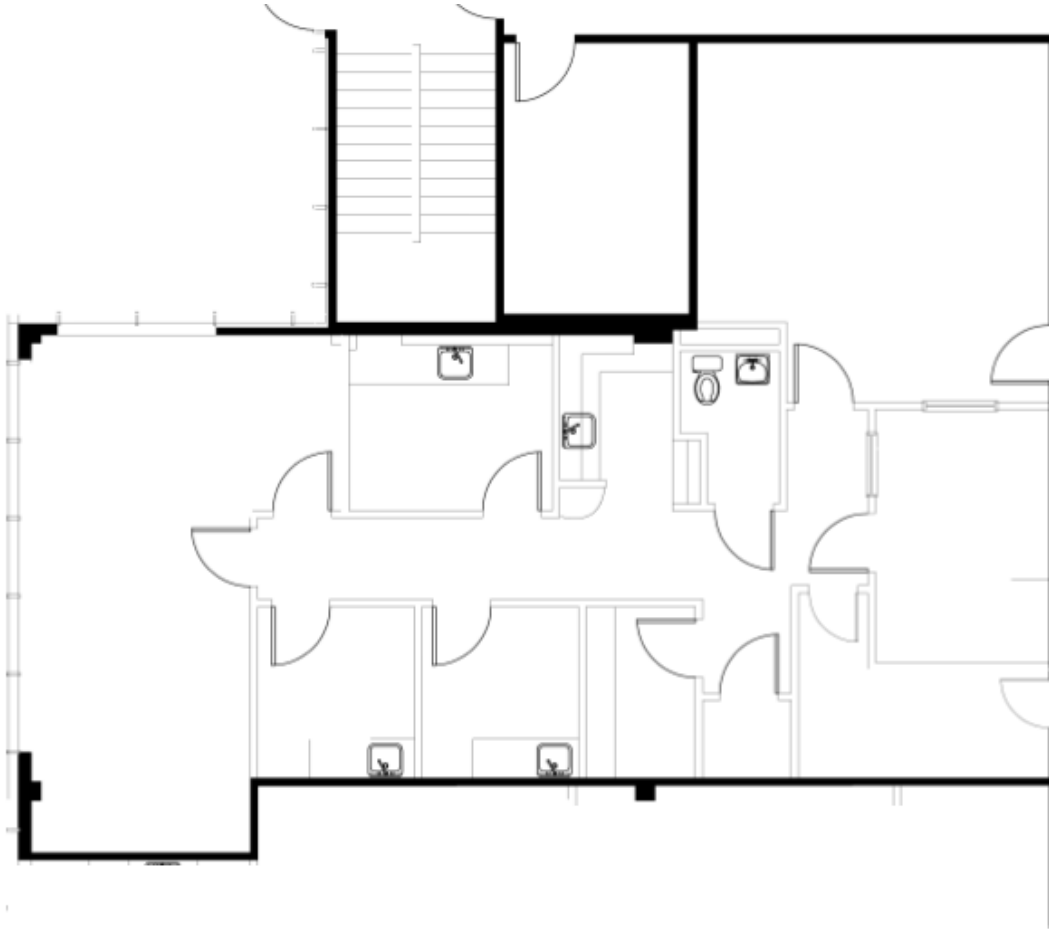

PACES PAVILION

3193 HOWELL MILL ROAD

ATLANTA, GA 30327

SUITE 229 - 1,946 RSF

TOM KIRBO
TOM PARKER

770.771.5535
770.771.5520

tkirbo@skcr.com
tparker@skcr.com