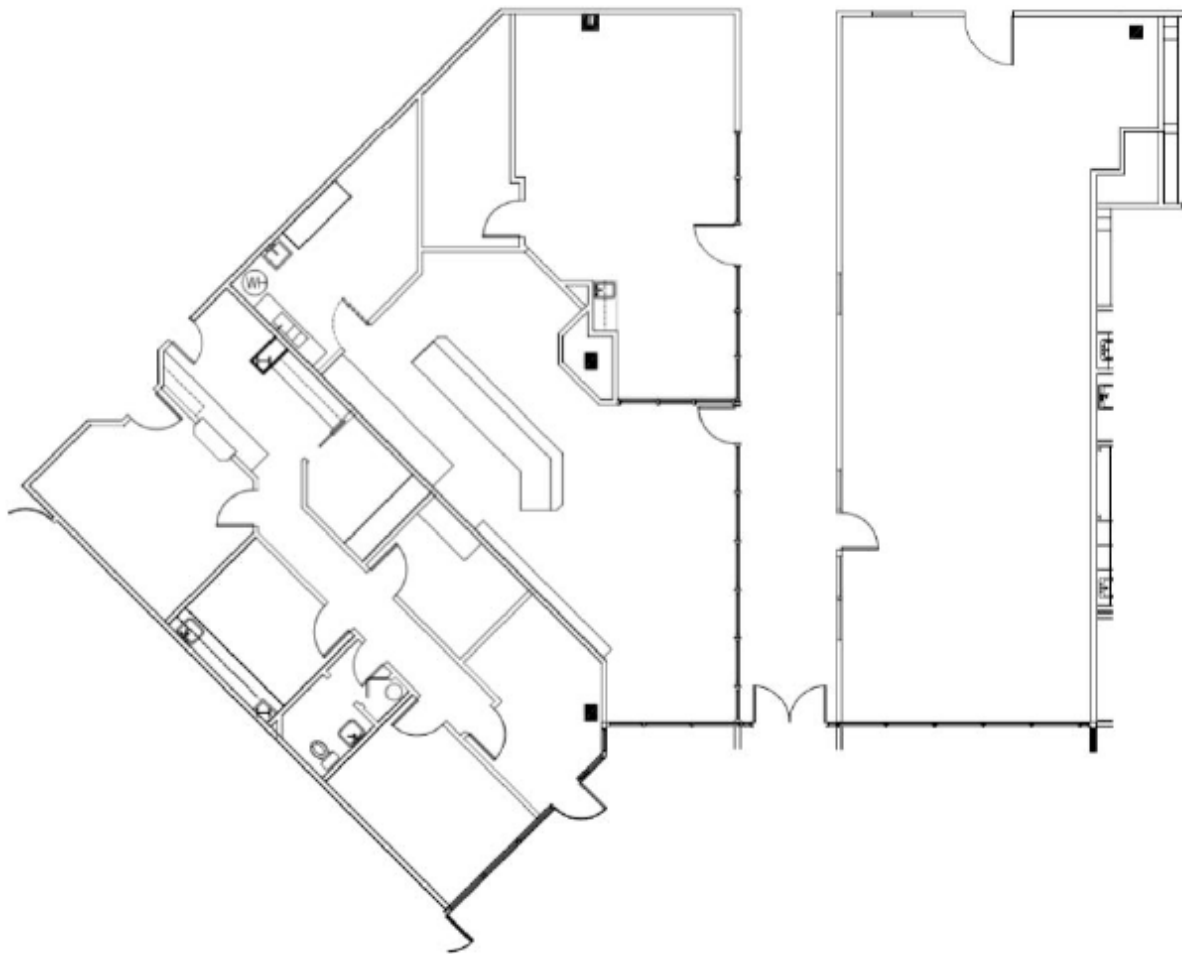

PACES PAVILION

3193 HOWELL MILL ROAD

ATLANTA, GA 30327

SUITE 104/120 - 5,273 RSF

TOM KIRBO
TOM PARKER

770.771.5535
770.771.5520

tkirbo@skcr.com
tparker@skcr.com