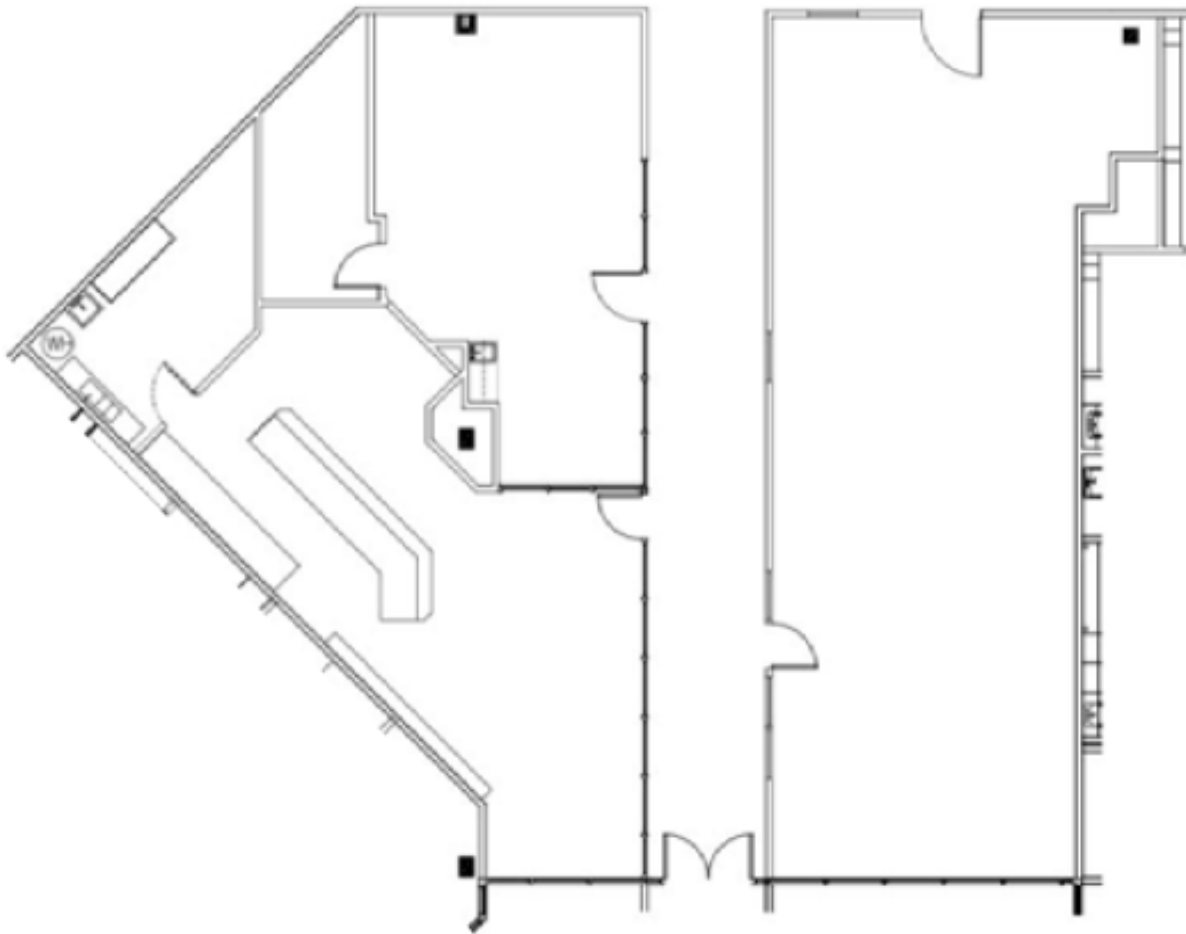

3193 HOWELL MILL ROAD

ATLANTA, GA 30327

SUITE 104 - 1,340 RSF

TOM KIRBO
TOM PARKER

770.771.5535
770.771.5520

tkirbo@skcr.com
tparker@skcr.com

PACES PAVILION

3193 HOWELL MILL ROAD