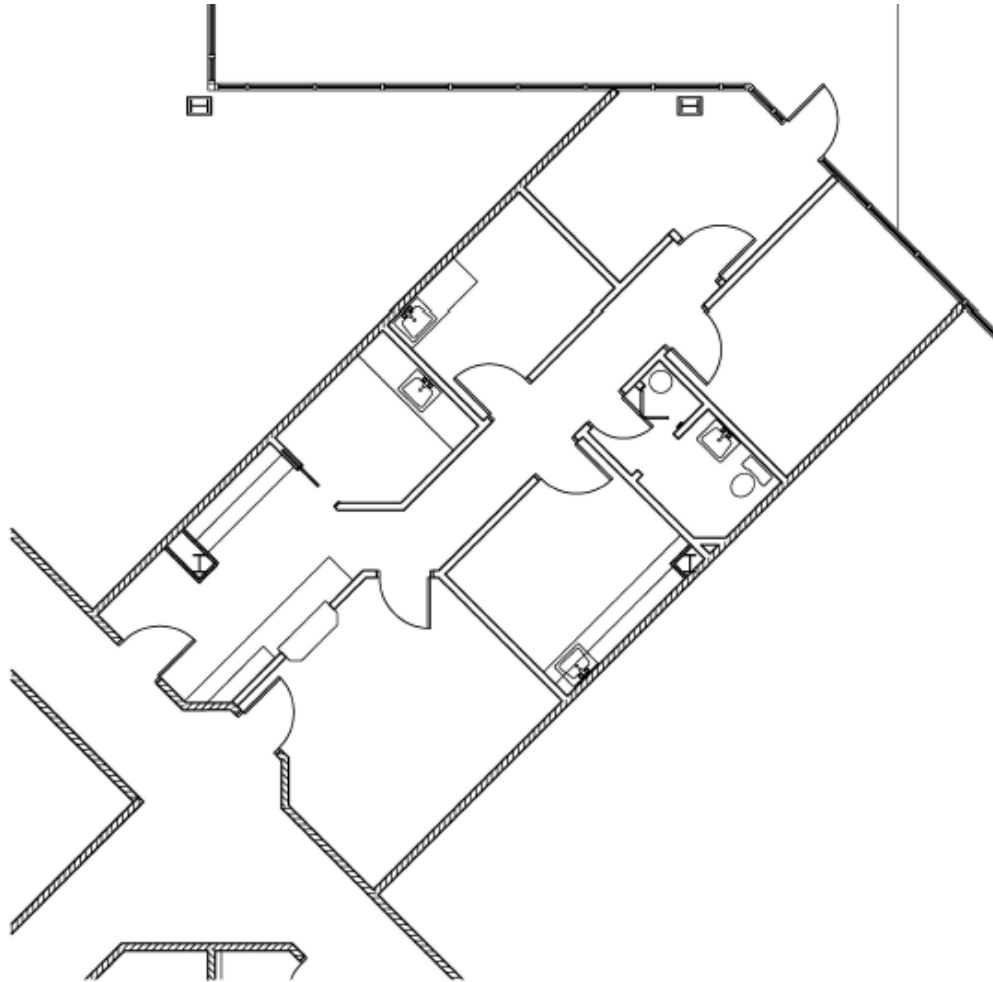

PACES PAVILION

3193 HOWELL MILL ROAD

ATLANTA, GA 30327

SUITE 104/120 - 5,273 RSF

TOM KIRBO
TOM PARKER

770.771.5535
770.771.5520

tkirbo@skcr.com
tparker@skcr.com

PACES PAVILION