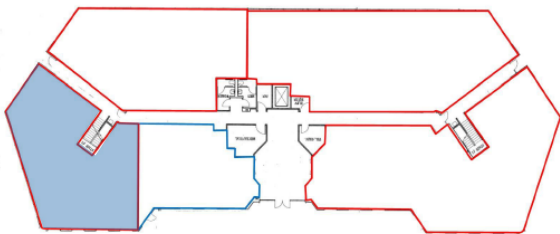

DULUTH PROFESSIONAL CENTER

3790 PLEASANT HILL RD

DULUTH, GA 30096

SUITE 110 - 2,608 RSF

JEFF FORTNER

770.771.5534

jfortner@skcr.com