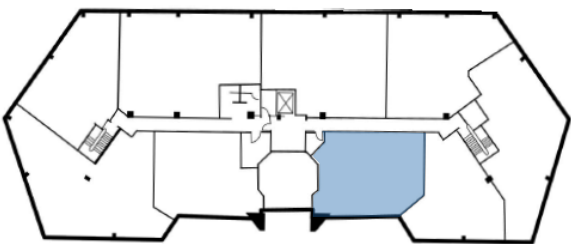

JEFF FORTNER

770.771.5534

jfortner@skcr.com