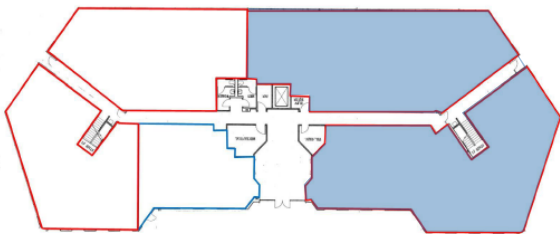

DULUTH PROFESSIONAL CENTER

3790 PLEASANT HILL RD
DULUTH, GA 30096

SUITE 150/170 - 8,975 RSF

JEFF FORTNER

770.771.5534

jfortner@skcr.com