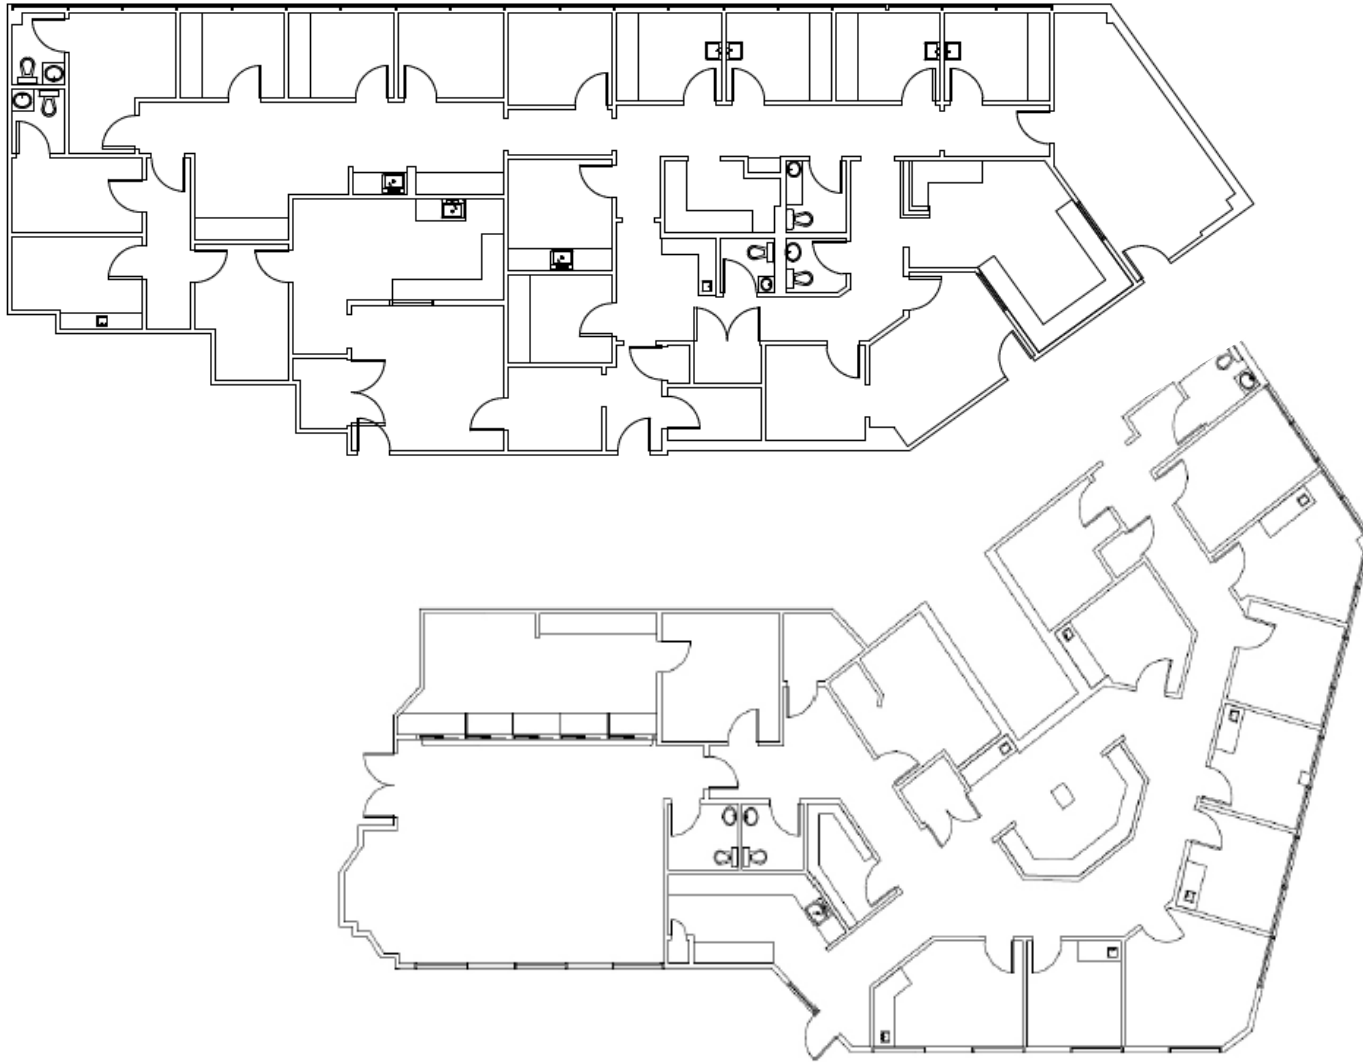

DULUTH PROFESSIONAL CENTER

3790 PLEASANT HILL RD
DULUTH, GA 30096

SUITE 150/170 - 8,975 RSF

JEFF FORTNER

770.771.5534

jfortner@skcr.com