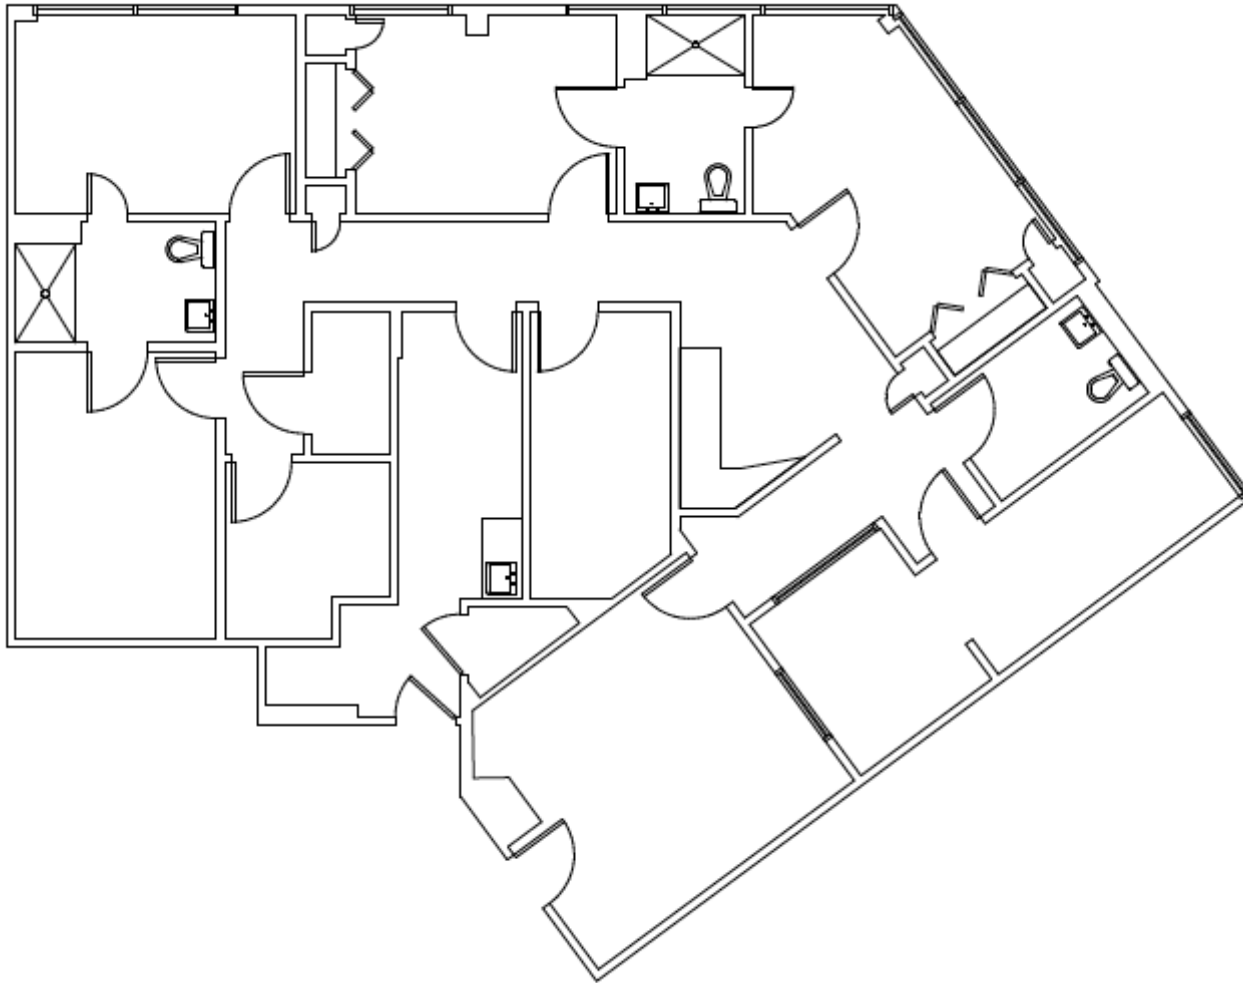

DULUTH PROFESSIONAL CENTER

3790 PLEASANT HILL RD

DULUTH, GA 30096

SUITE 240 - 2,314 RSF