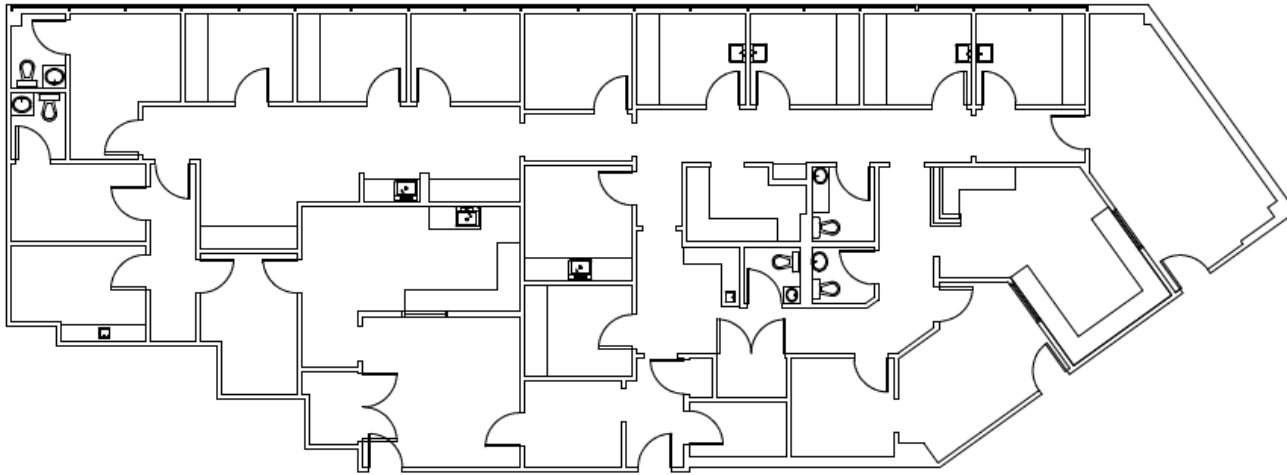

DULUTH PROFESSIONAL CENTER

3790 PLEASANT HILL RD

DULUTH, GA 30096

SUITE 150 - 4,447 RSF

JEFF FORTNER

770.771.5534

jfortner@skcr.com