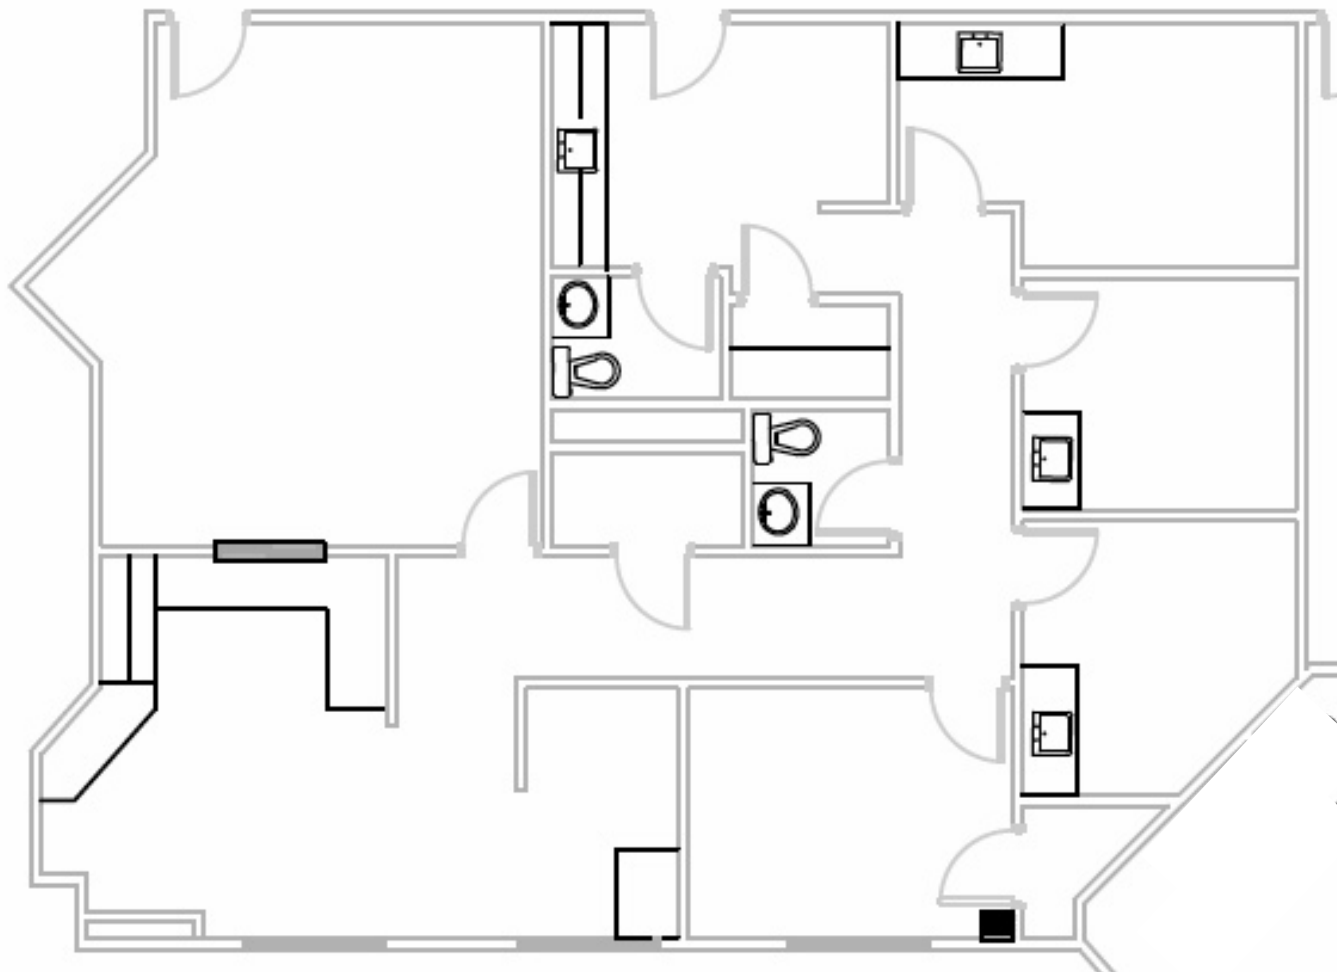

DULUTH PROFESSIONAL CENTER

3790 PLEASANT HILL RD

DULUTH, GA 30096

SUITE 290 - 1,667 RSF