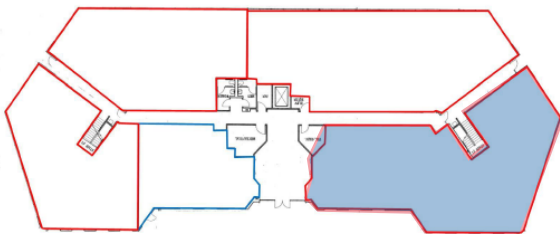

SUITE 150 - 4,447 RSF

JEFF FORTNER

770.771.5534

jfortner@skcr.com

DULUTH PROFESSIONAL CENTER

3790 PLEASANT HILL RD

DULUTH, GA 30096

SUITE 170 - 4,528 RSF