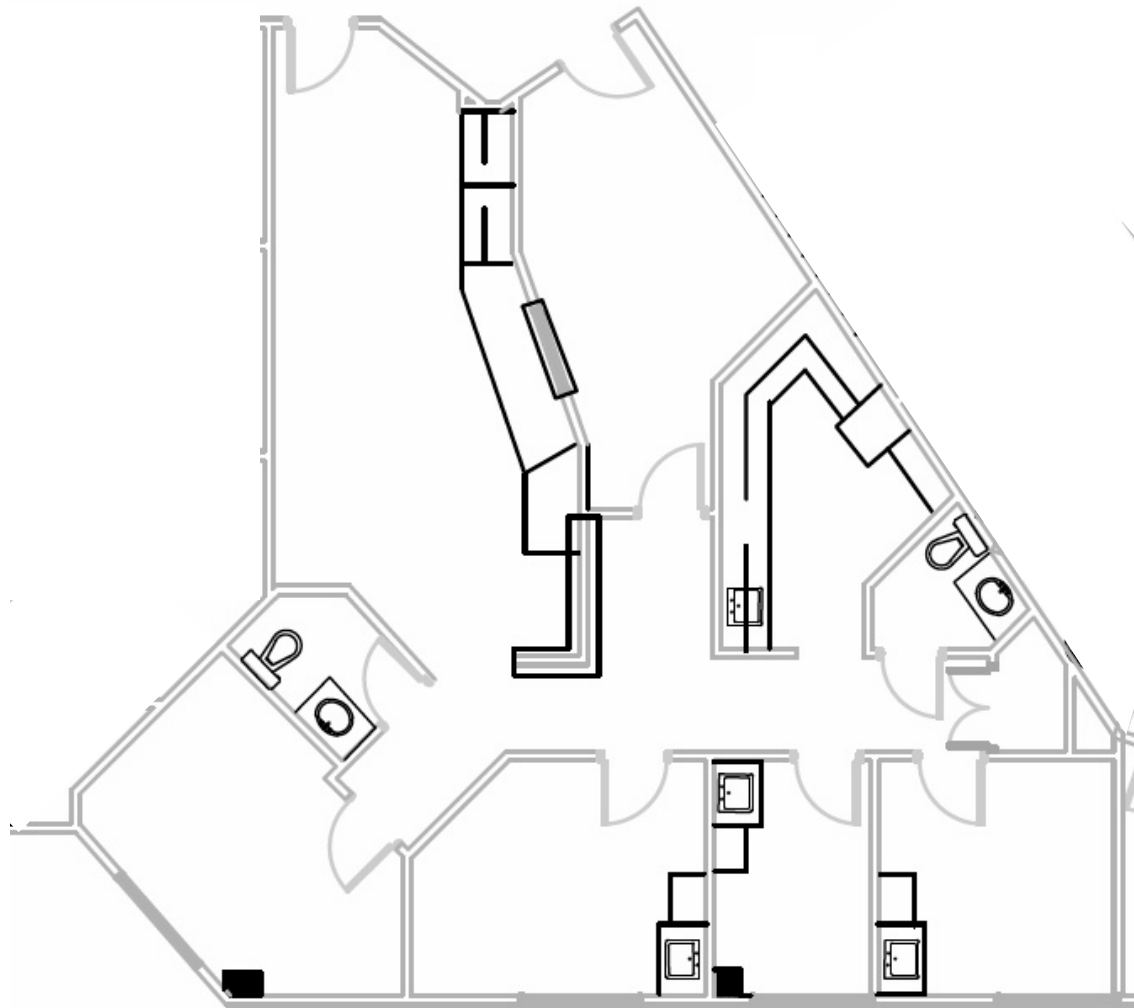

DULUTH PROFESSIONAL CENTER

3790 PLEASANT HILL RD

DULUTH, GA 30096

SUITE 280 - 1,447 RSF

JEFF FORTNER

770.771.5534

jfortner@skcr.com