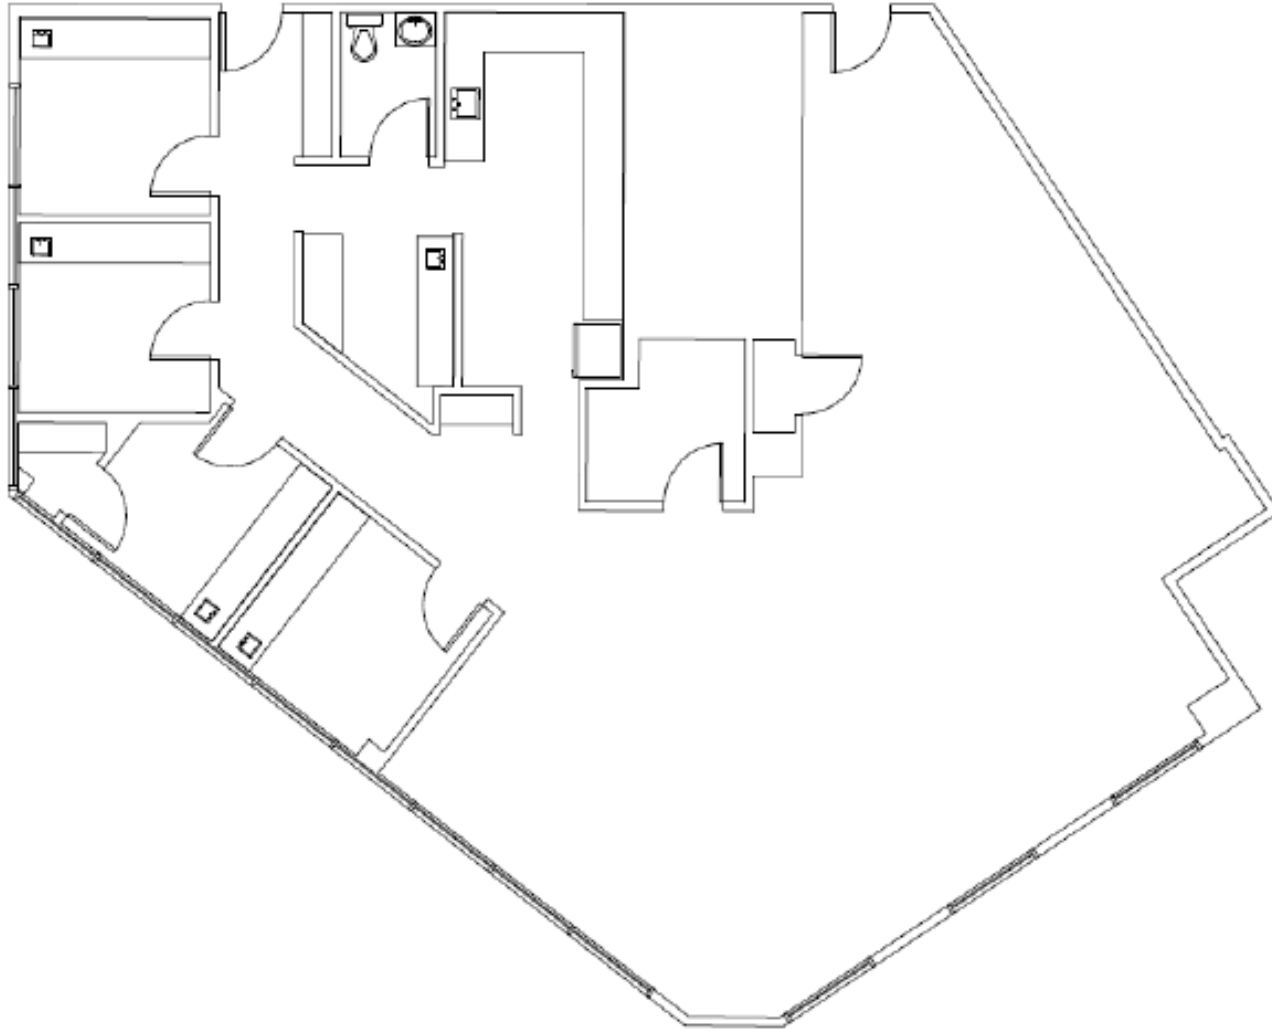

DULUTH PROFESSIONAL CENTER

3790 PLEASANT HILL RD

DULUTH, GA 30096

SUITE 110 - 2,608 RSF

JEFF FORTNER

770.771.5534

jfortner@skcr.com