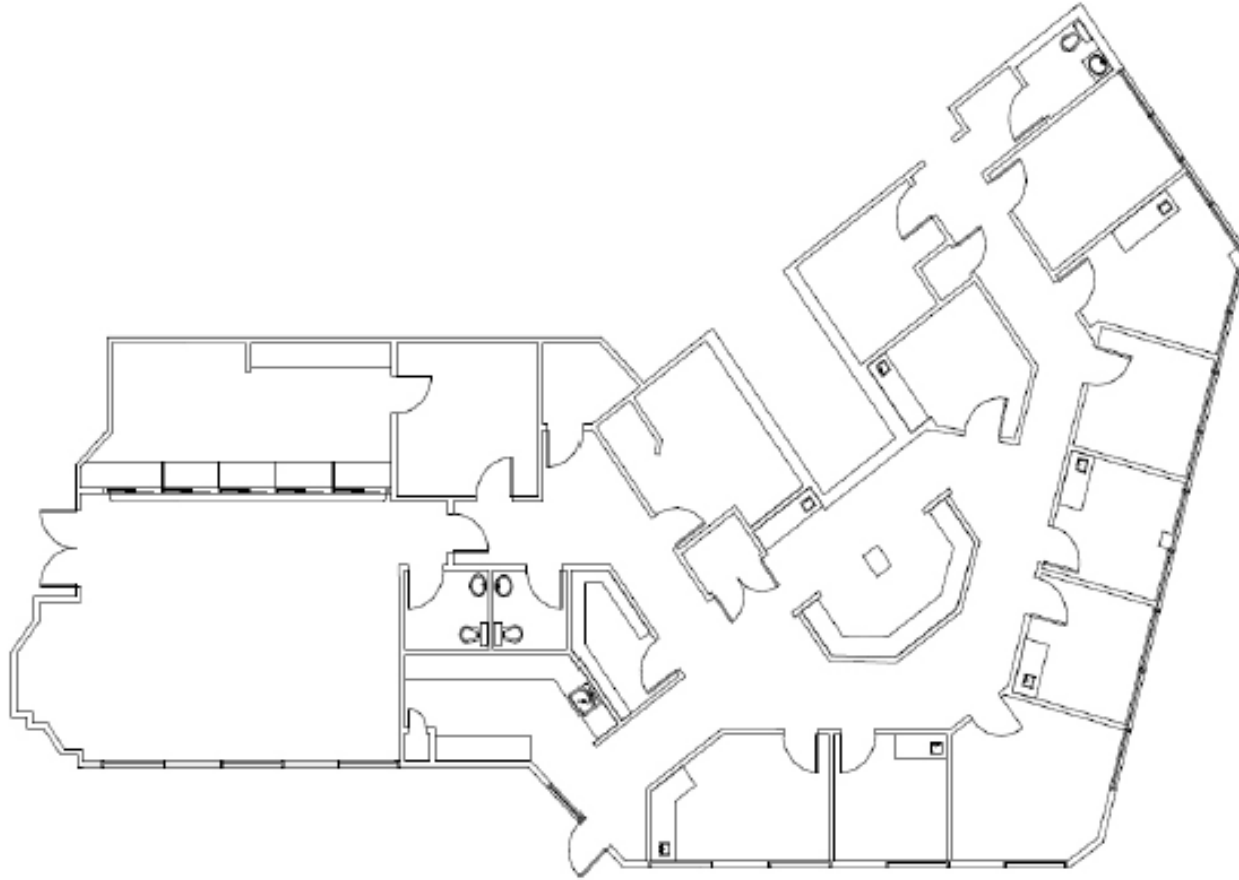

SUITE 150 - 4,447 RSF

JEFF FORTNER

770.771.5534

jfortner@skcr.com

DULUTH PROFESSIONAL CENTER

3790 PLEASANT HILL RD

DULUTH, GA 30096

SUITE 170 - 4,528 RSF