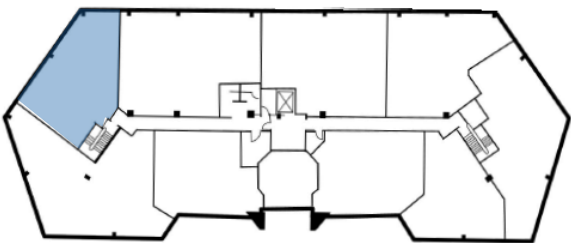

JEFF FORTNER

770.771.5534

jfortner@skcr.com