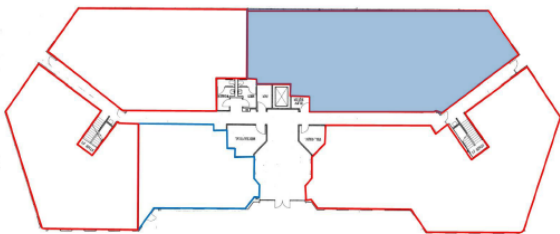

DULUTH PROFESSIONAL CENTER

3790 PLEASANT HILL RD

DULUTH, GA 30096

SUITE 150 - 4,447 RSF

JEFF FORTNER

770.771.5534

jfortner@skcr.com