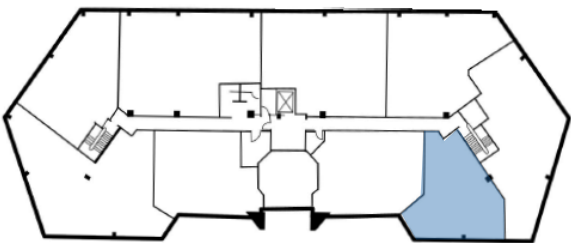

DULUTH PROFESSIONAL CENTER

3790 PLEASANT HILL RD

DULUTH, GA 30096

SUITE 280 - 1,447 RSF

JEFF FORTNER

770.771.5534

jfortner@skcr.com